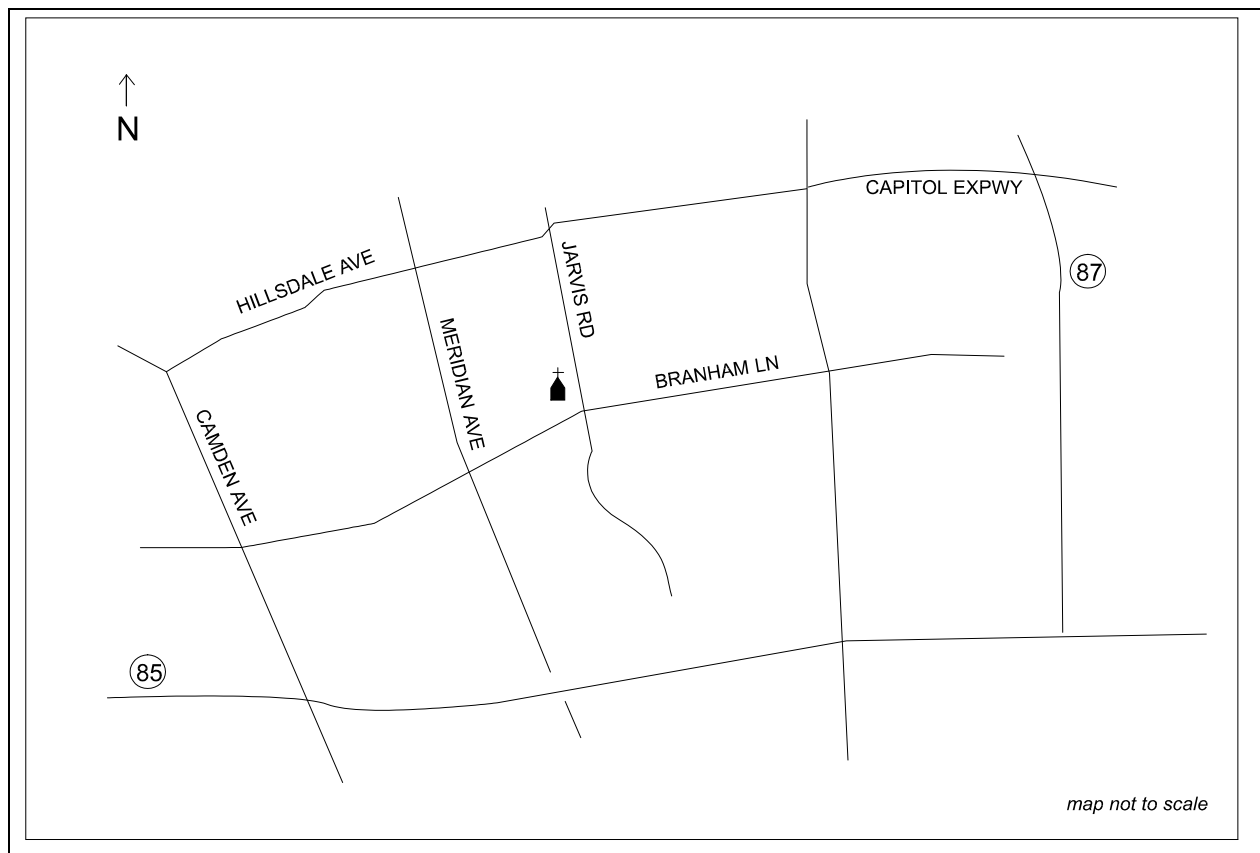

85 North: Exit Almaden Expwy., right on Almaden to Branham (second signal), left on Branham to Jarvis Ave. (3rd signal), right on Jarvis to church.

101 south/280 south of 17: Guadalupe Parkway to Almaden Expwy., Almaden Expwy. to Branham (4 signals), right on Branham to Jarvis (3 signals), right on Jarvis to church.