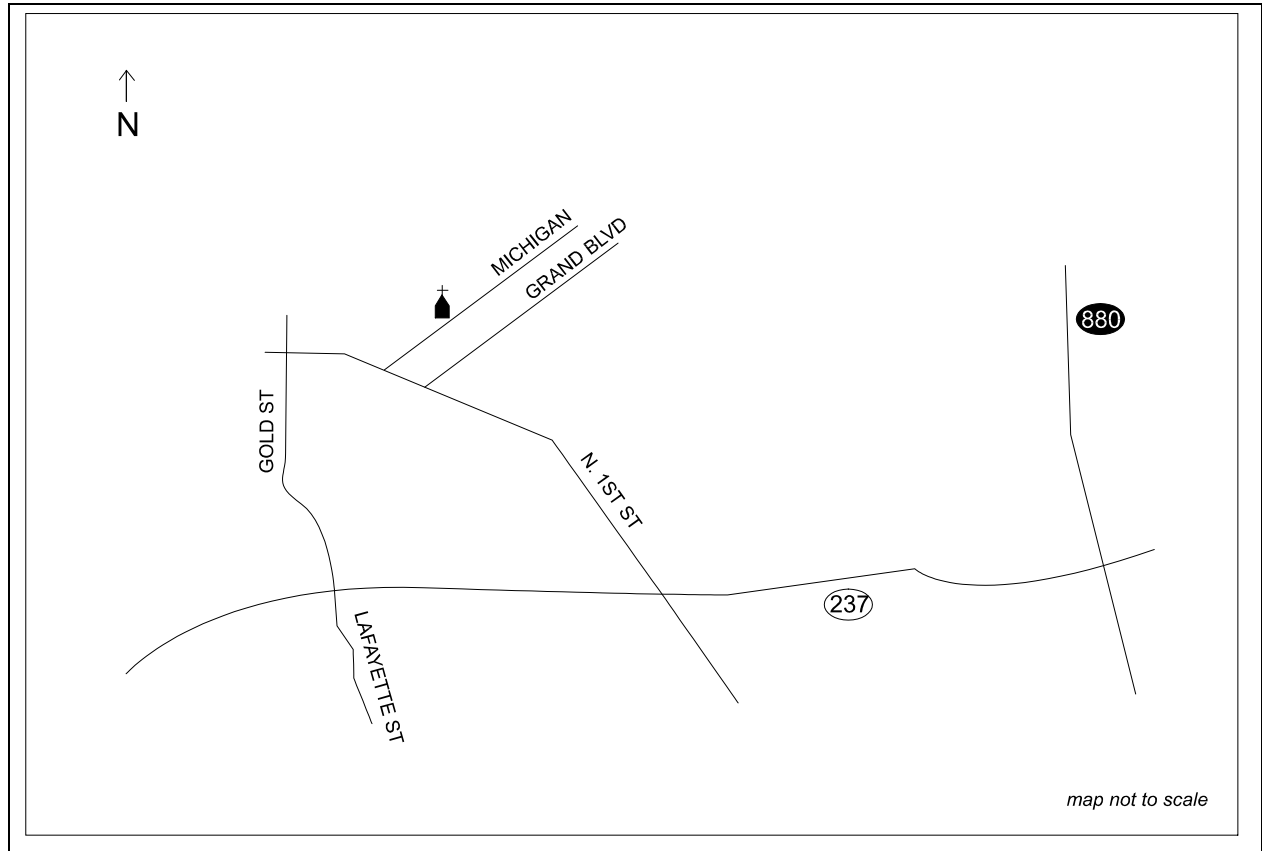

OUR LADY STAR OF THE SEA

1385 Michigan Ave., Alviso, CA 95002..... (408) 263-2121

From 101 take Hwy 237 (Mt. View-Alviso Rd.) to the East. Turn Left on North First St. and right on Michigan Ave.