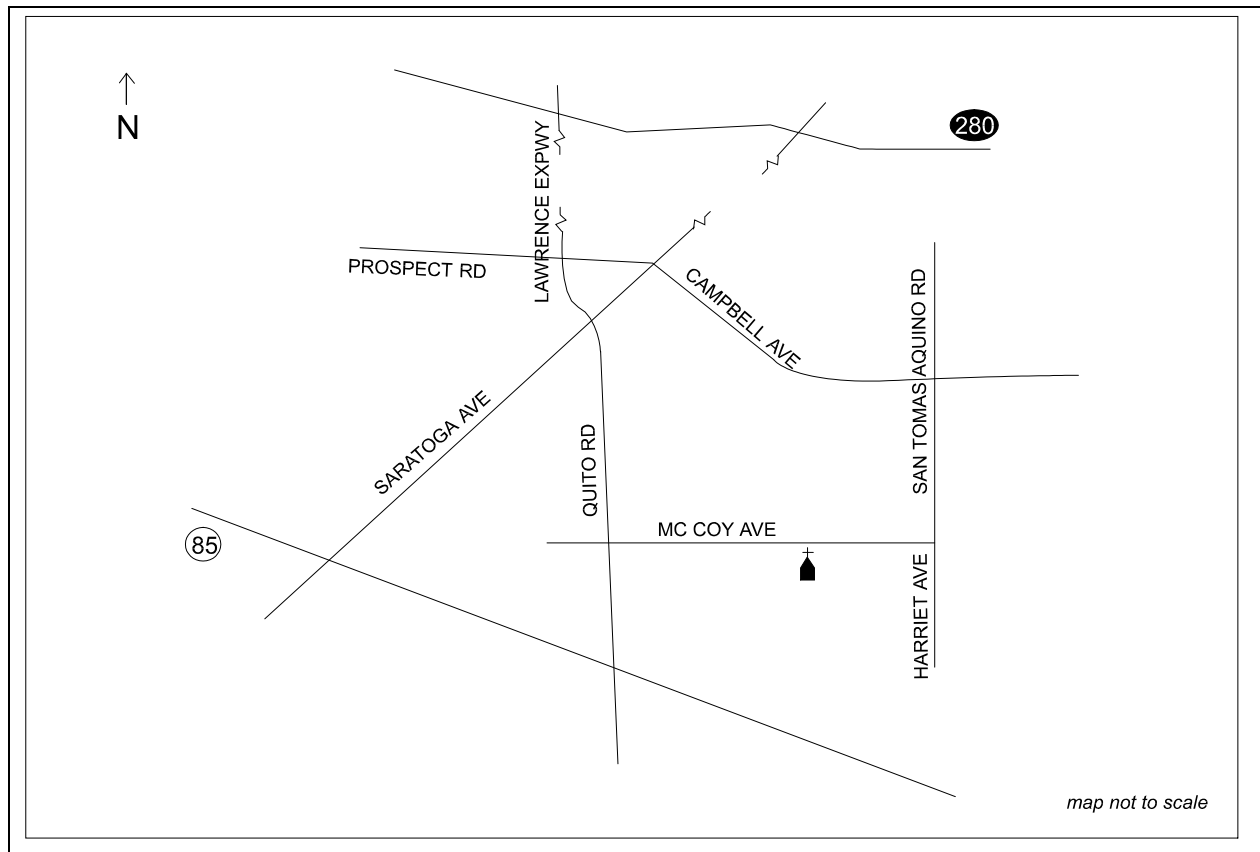

SAINT THOMAS OF CANTERBURY

1522 McCoy Ave., San José, CA 95130-2116 .....(408) 378-1595

From Hwy 280 take Stevens Creek Blvd. toward Lawrence Expwy. Straight onto Calvert Drive and straight onto Junipero Serra Freeway. Right onto Lawrence Expwy. and left onto Prospect Rd. (Prospect Rd. becomes Campbell Ave.). Turn right onto So. San Tomas Aquino Rd. Turn right onto McCoy Ave.

From Hwy 85 take Hwy 17 north to the Camden/San Tomas Expwy exit. Merge onto White Oaks Rd. and turn left on Camden Ave. Straight onto San Tomas Expwy. Left on W. Campbell Ave. Left on So. San Tomas Aquino Rd. Turn right onto McCoy Ave.