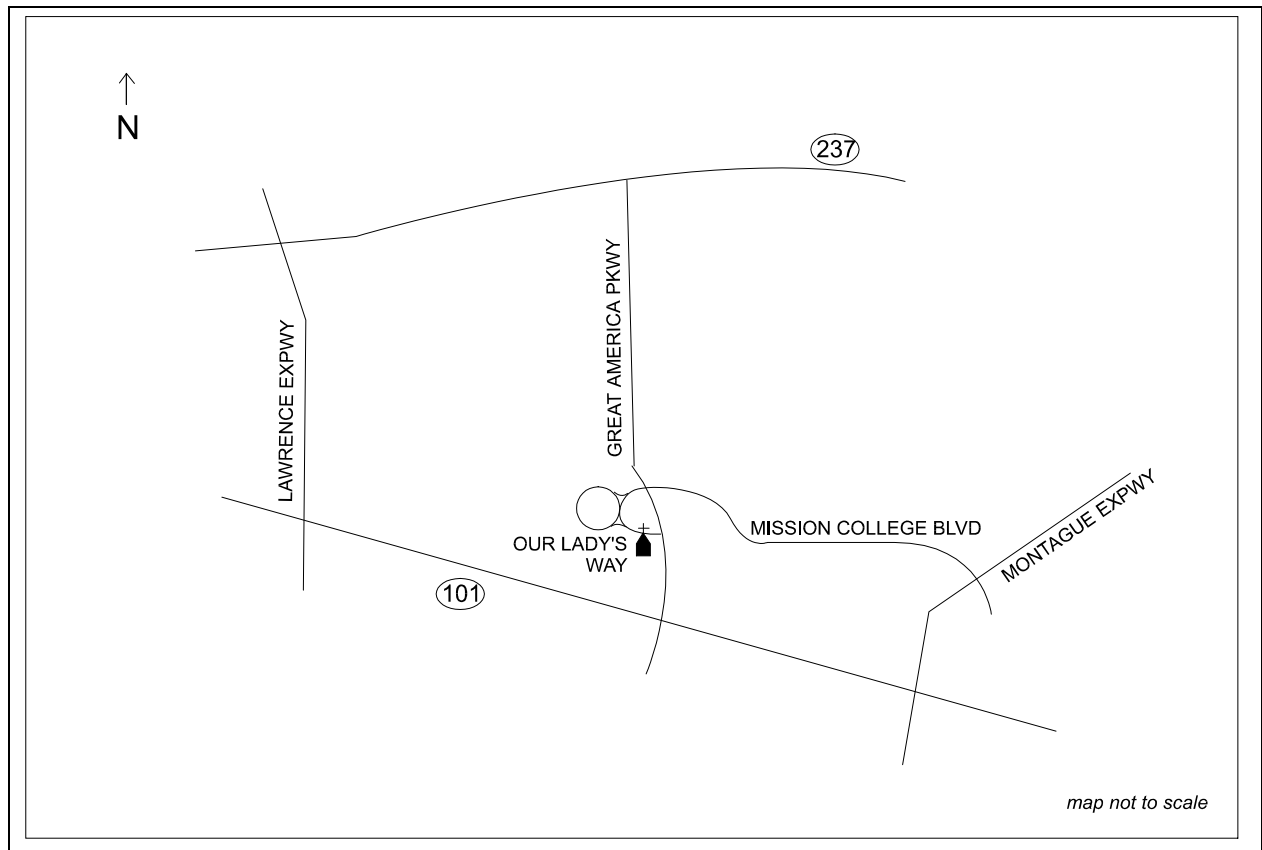

OUR LADY OF PEACE

2800 Mission College Blvd., Santa Clara, CA 95054-1803 ..... (408) 988-4585

From San José take Hwy 101 North to Great America Parkway exit , to Mission College Blvd., Make a U-turn, drive 1 block, turn right onto Our Lady's Way, make a quick left turn into the church parking lot.

From San Francisco take Hwy101 South to Great America Parkway exit, turn left at top of ramp, cross freeway and continue as above.

From Milpitas take Hwy 237 West to Great America Parkway, travel approximately 2 miles then turn right onto Our Lady's Way then make a quick left into the Church parking lot.