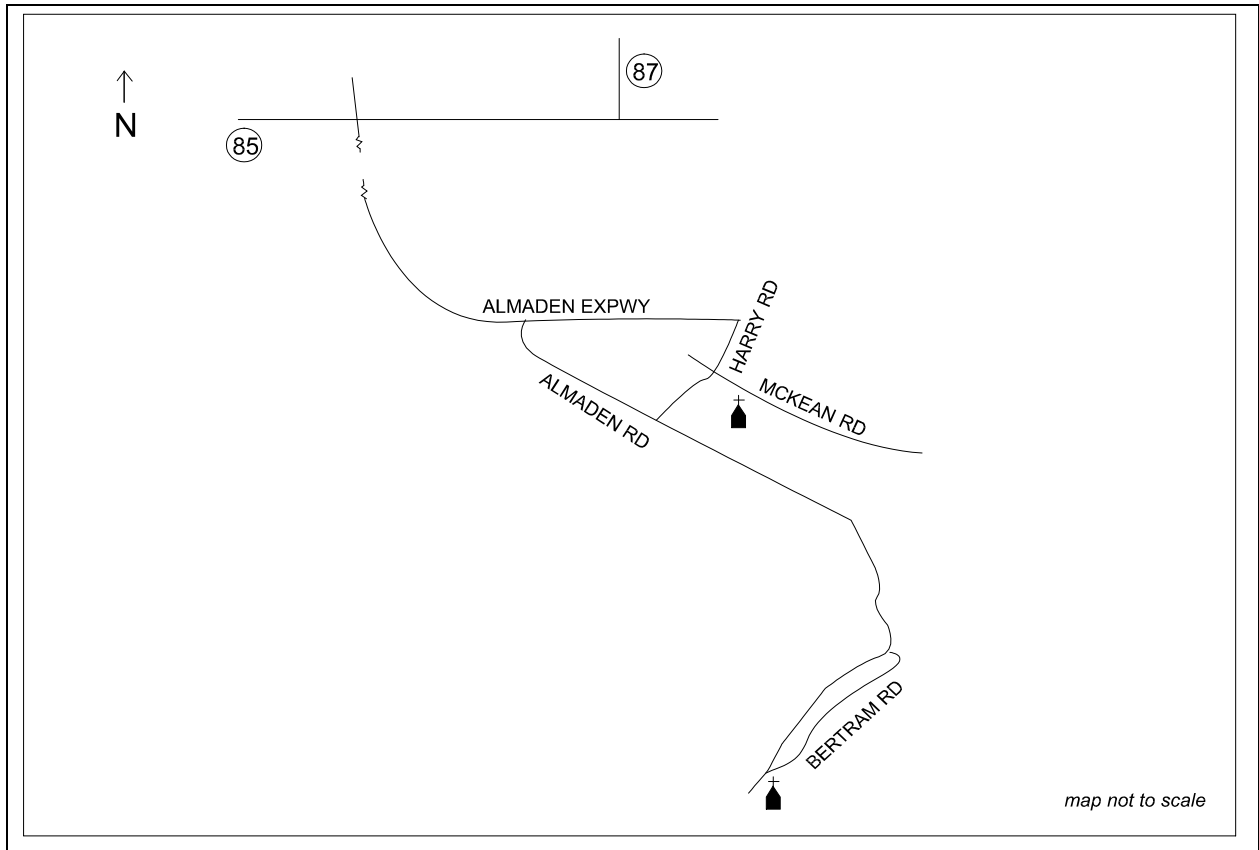

Old Church, 21800 Bertram Rd., New Almaden, CA 95042  
South on Almaden Expwy., turn right on Almaden Rd. Stay on Almaden Rd. until it intersects Bertram Rd. for the second time. Church is at that intersection on the left.