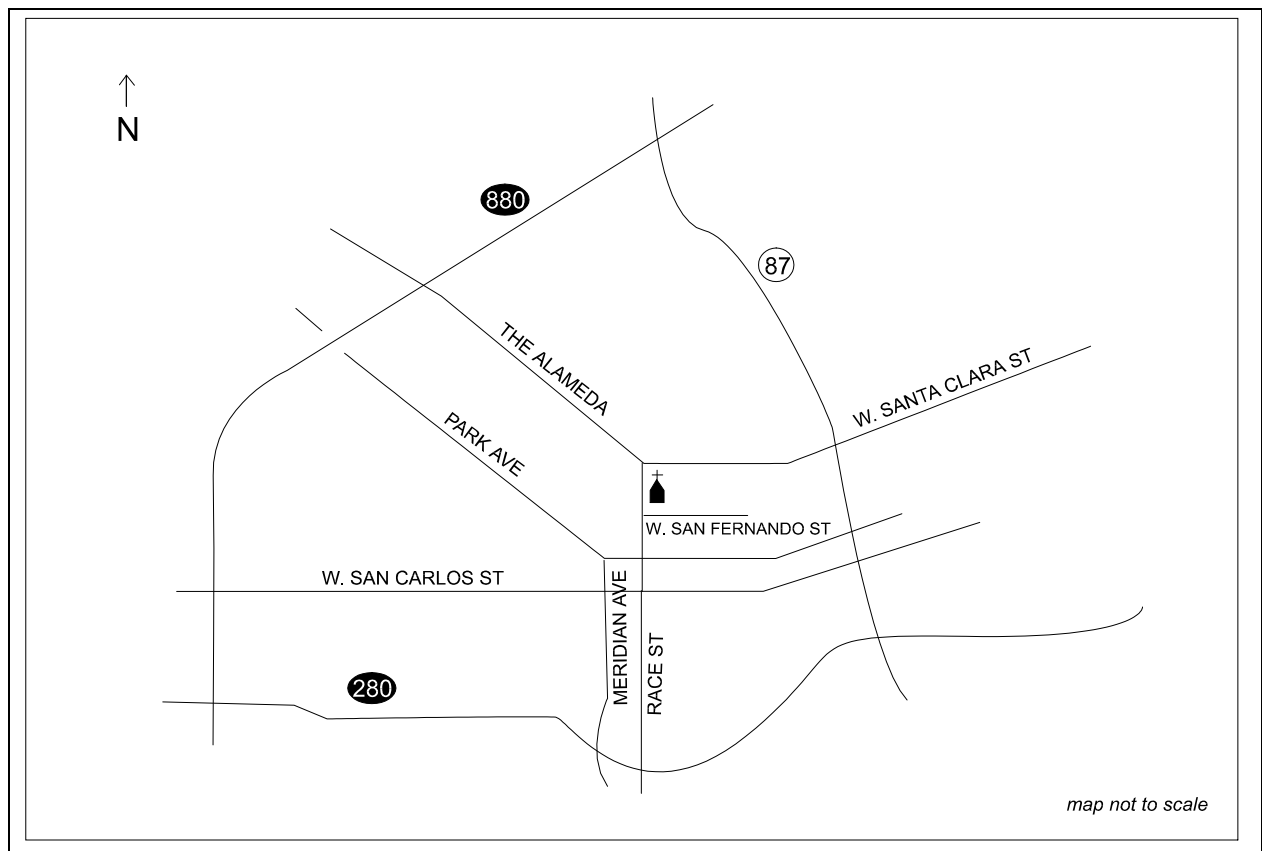

SAINT LEO THE GREAT

88 Race St., San José, CA 95126-3126 ..... (408) 293-3503

From Palo Alto - South on I-280. Take Meridian Ave. Exit. Meridian to Park Ave. Right on Park to Race St. Left on Race two blocks to Church and School.

From Fremont - South on 880 to 280. South on 280 to Meridian.

From 101 South or North from South San José - at Junction of 101 and 280 turn from 101 to 280 North. Proceed to Race St. Exit. On Race St. cross over Parkmoor, San Carlos and W. San Fernando. Church is on right side of St.

From Milpitas-South on 680 which becomes 280 as it crosses over 101. Take Race St. Exit and Race St. to church.