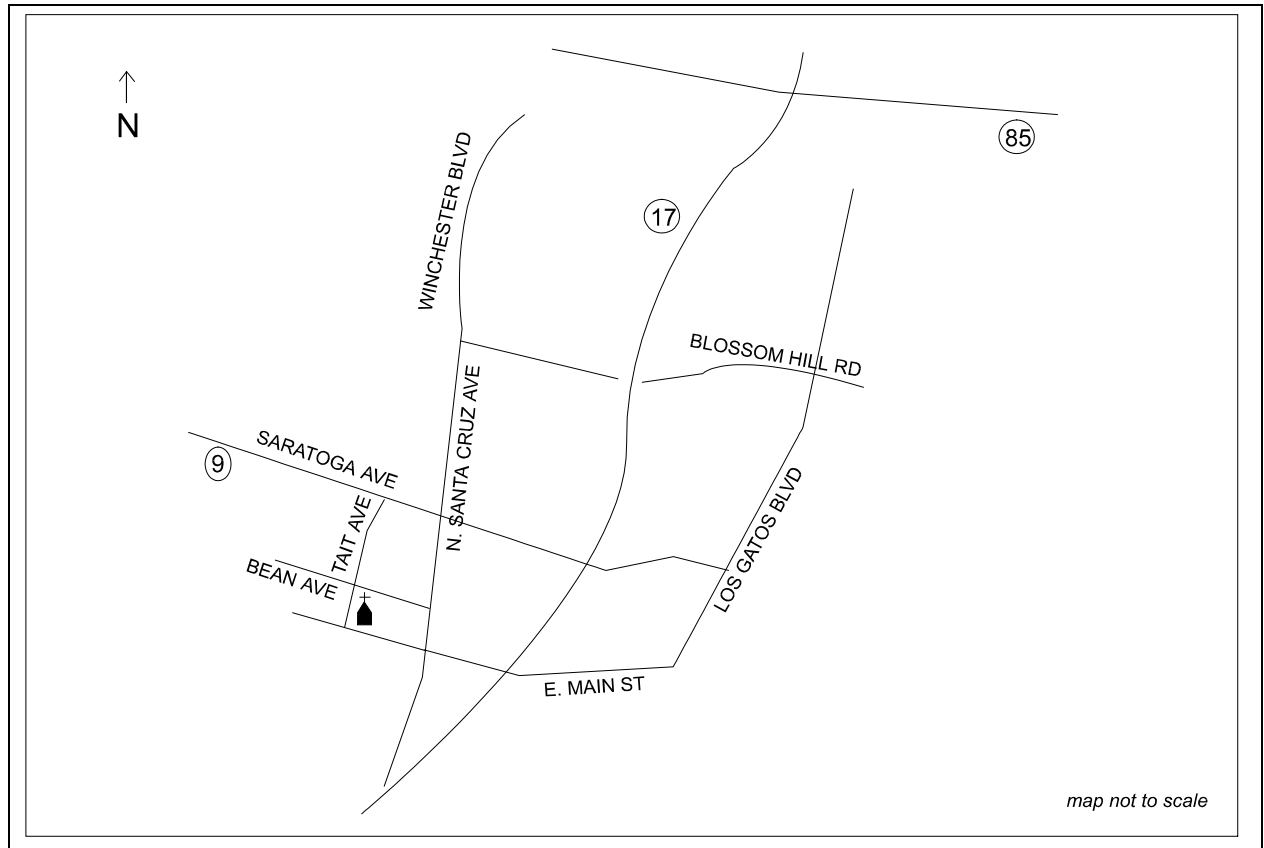

SAINT MARY OF THE IMMACULATE CONCEPTION

219 Bean Ave., Los Gatos, CA 95030-5944.....(408) 354-3726

From Highway 101 take Highway 880 south (it becomes Highway 17) or from Highway 280 or 85 take Highway 17 south to Los Gatos/Highway 9 Exit which becomes Saratoga Ave./Highway 9. At the second light turn left onto N Santa Cruz Ave. Go four blocks to Bean Ave. and turn right. St. Mary's will be on your left at the corner of Tait and Bean.