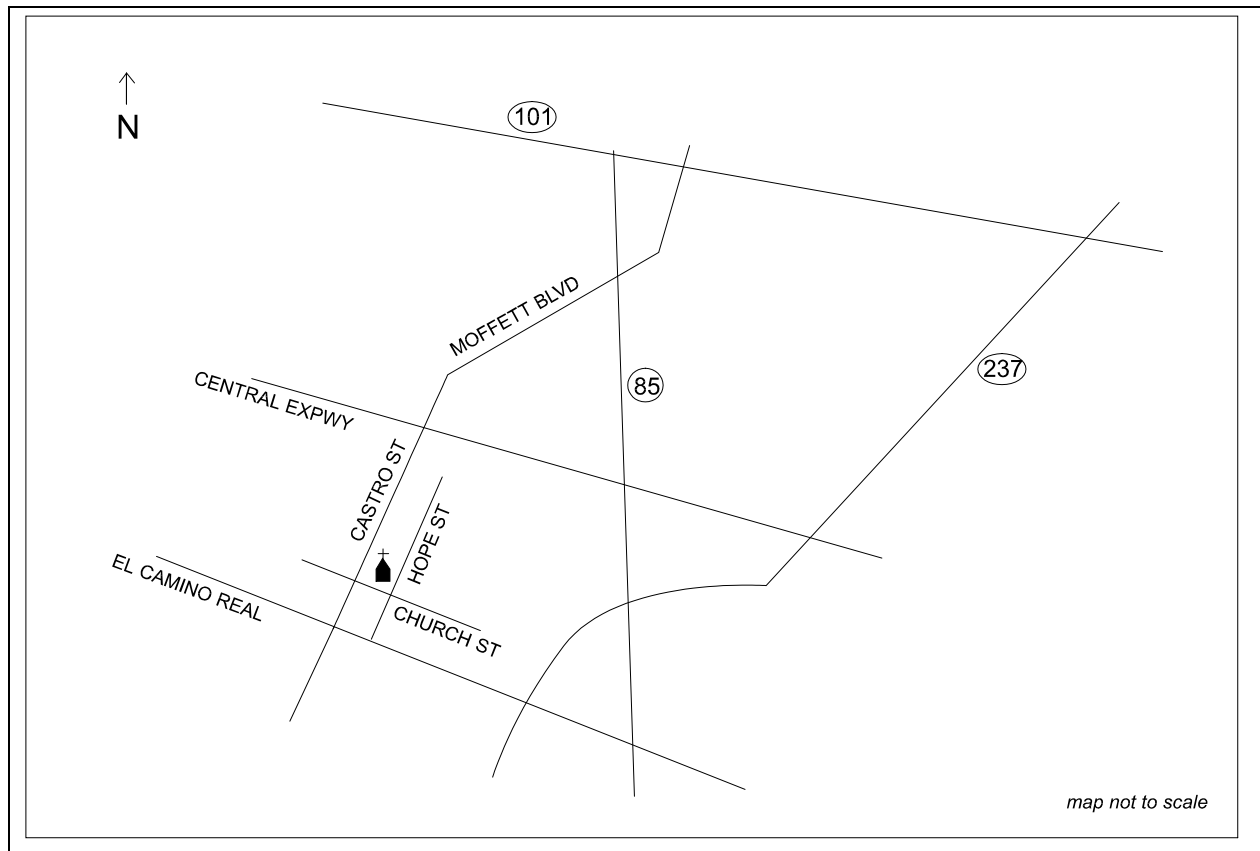

SAINT JOSEPH

582 Hope St., Mt. View, CA 94041-2021 ..... (650) 967-3831

North on 101: Take 237 West to El Camino Real. Turn right, then make a right on Hope St.

South on 101: To Moffett Blvd. West. Moffett Blvd. becomes Castro St. Turn left on Church St., turn left on Hope St.

North on 280: To Highway 85 north to El Camino Real, Mt. View Exit, drive north on El Camino to Hope St. Turn right.

South on 280: To Highway 85, drive north to El Camino north Mt. View Exit, drive north on El Camino to Hope St. Turn right.