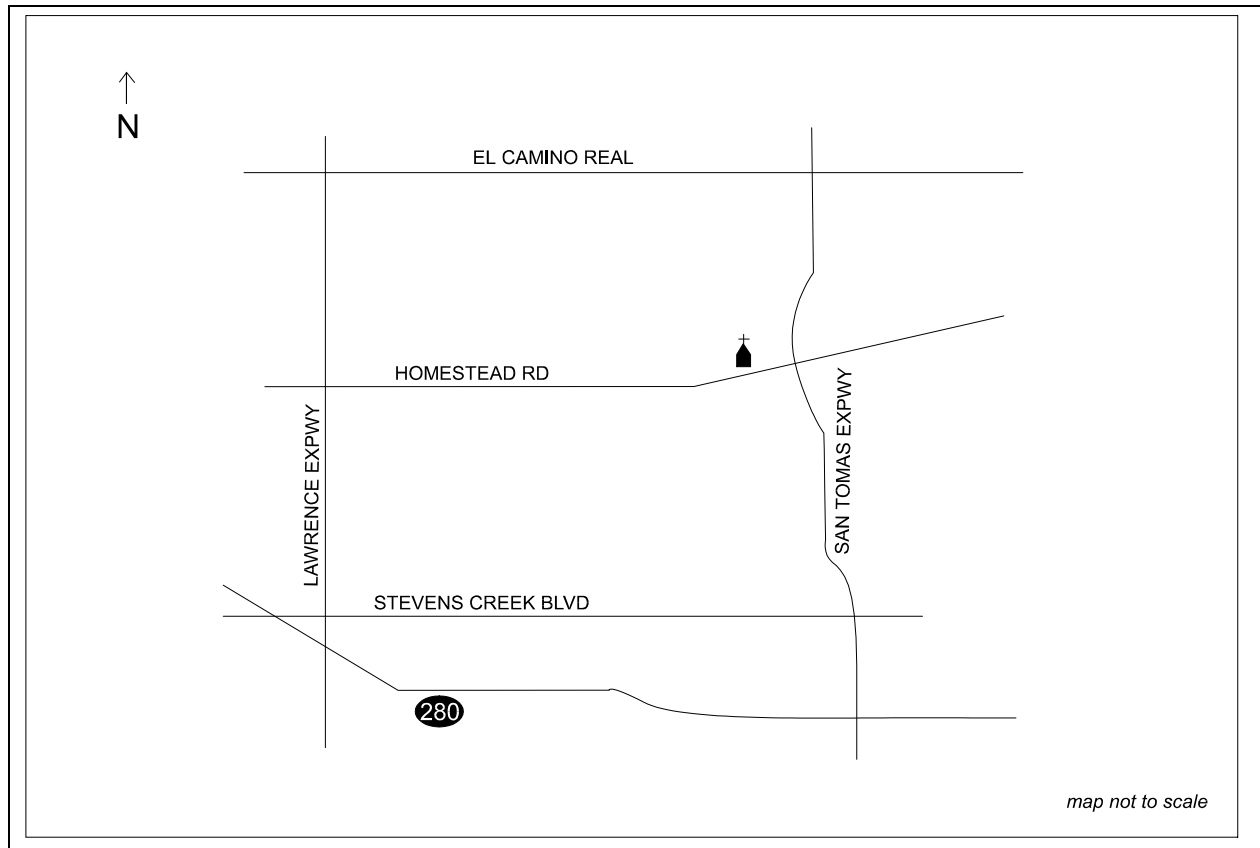

SAINT JUSTIN

2655 Homestead Rd., Santa Clara, CA 95051-5322 .....(408) 296-1193

From north of Santa Clara take Hwy 280 south to Lawrence Expwy. Left on Lawrence Expwy. to Homestead Rd. Right on Homestead Rd.

From south of Santa Clara, take Hwy 280 north to San Tomas Expwy. Right on San Tomas Expwy. to Homestead. Left on Homestead.