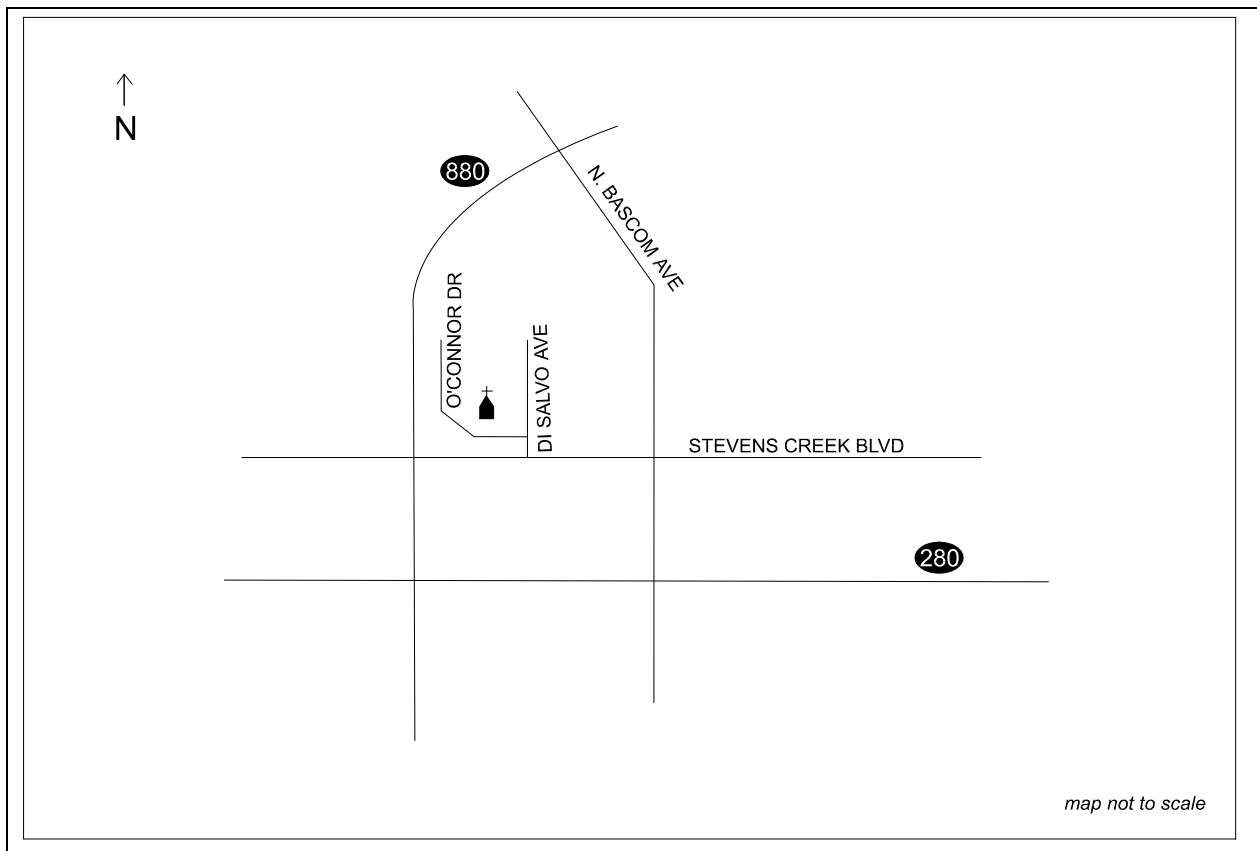

SAINT MARTIN OF TOURS

200 O'Connor Dr., San José, CA 95128-1640..... (408) 294-8953

From Hwy 101 take Hwy 880 south towards Santa Cruz. Exit on West San Carlos. Take first left onto DiSalvo and left onto O'Connor Dr. or second left onto Bailey Ave.

From south of San José take Hwy 280 north to 880/Oakland exit. On the long exit ramp there are additional exits to Stevens Creek and West San Carlos. Take the West San Carlos exit. Turn left immediately on DiSalvo, then left on O'Connor Drive.

From north of San José take Hwy 280 south to Winchester Blvd. exit. Turn left at stoplight at the end of the exit ramp. Turn left again next stoplight onto Winchester Blvd. Turn right on Stevens Creek Blvd. Turn left on DiSalvo and left on O'Connor Drive.