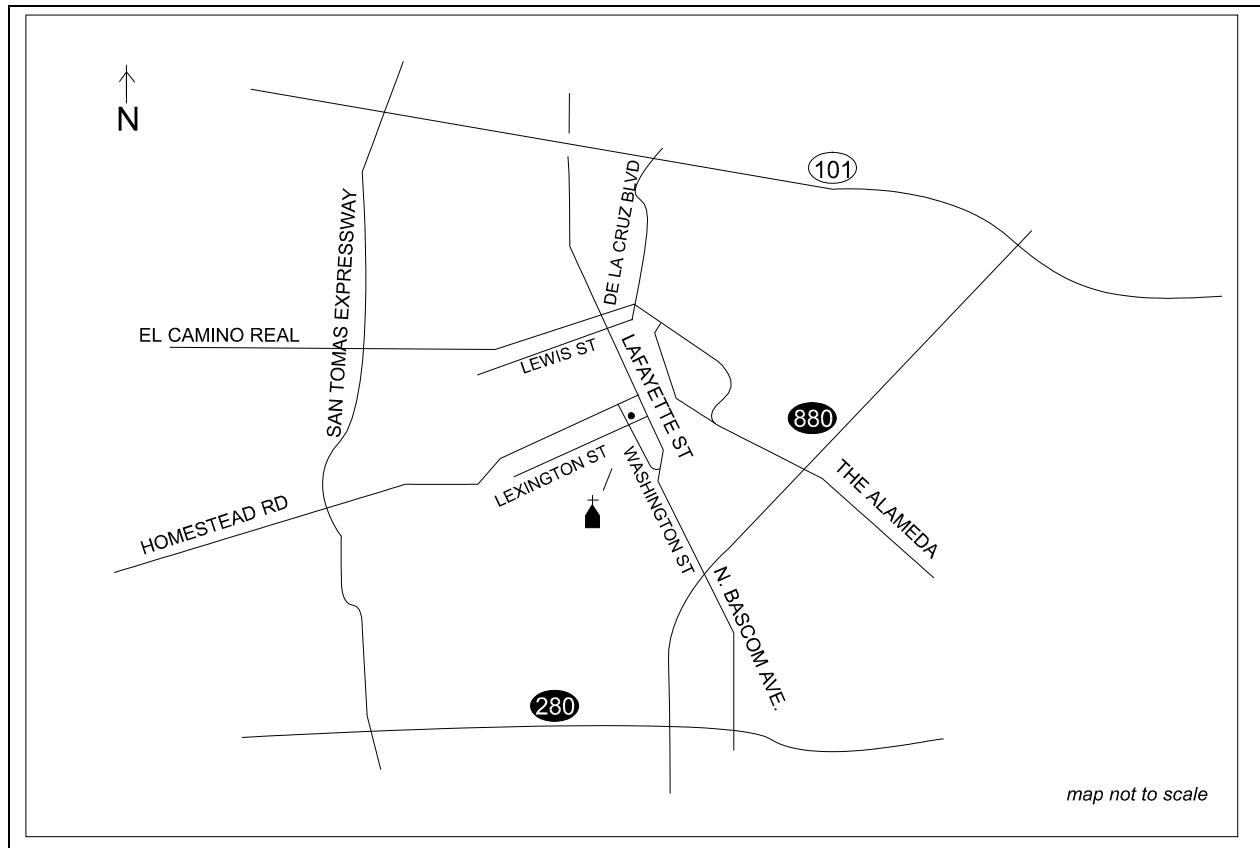

SAINT CLARE

725 Washington St., Santa Clara, CA 95050-4935 ..... (408) 248-7786

From north, take Hwy 101 south to De La Cruz to Lewis St. to Lafayette St. Left on Lafayette, cross Homestead, turn right on Lexington.

From south, take Hwy 101 north to Hwy 880 south, exit Bascom Ave. North. Turn left on Lexington.

From Hwy 280 exit Hwy 880 North, exit Bascom Ave. North. Turn left on Lexington.

From 880 exit Bascom Ave. North. Turn left on Lexington.