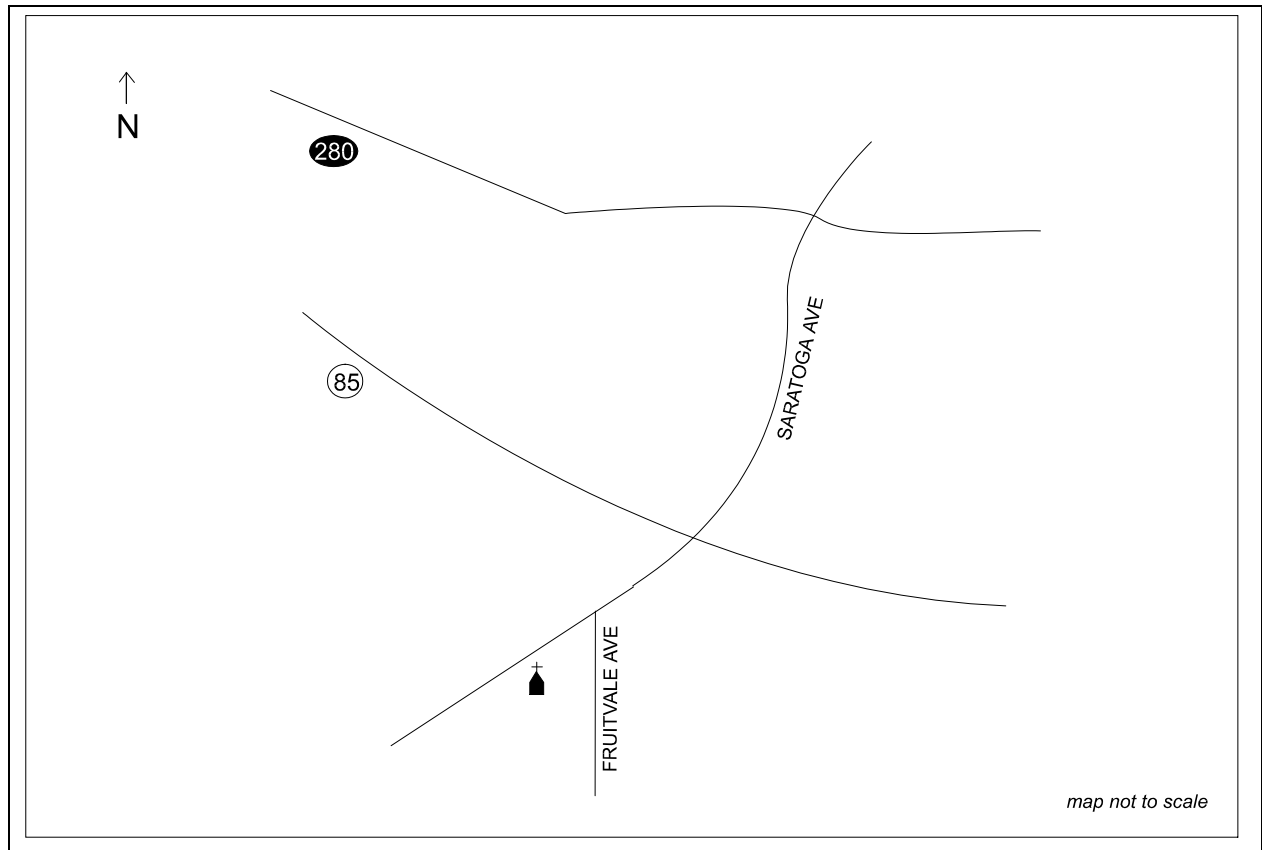

From Highway 101 north, take Highway 85 south to Saratoga Ave., turn right 0.6 miles to Sacred Heart.