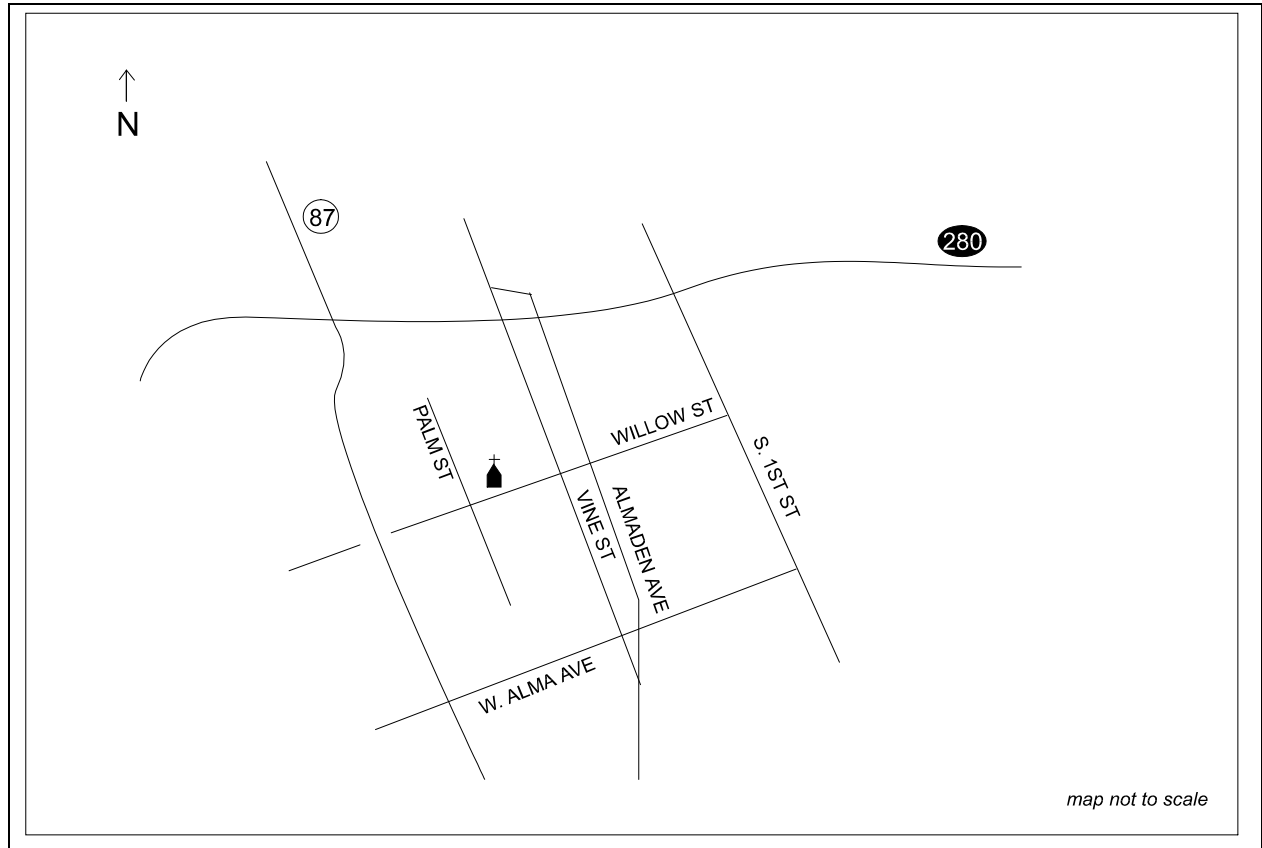

From 280 North or South take Guadalupe Expwy. (87) South. Take Alma Ave. Exit. Follow signs to Willow St. (right turn). Right turn again onto Willow St. Church is two blocks on the left hand side of the St.