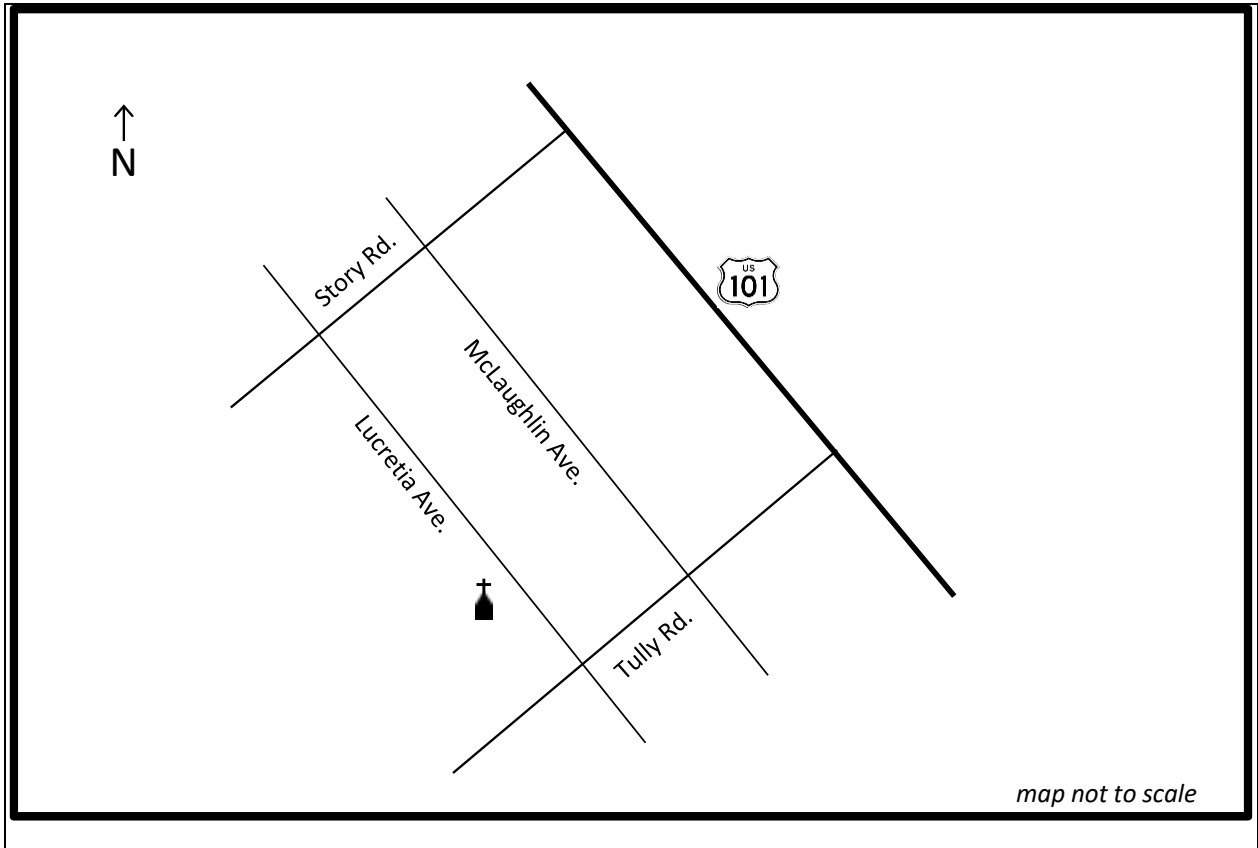

From 101 South, take Tully Rd. West to Lucretia Ave., turn right, the church is on the left.

From 280 North, take 10th St., left on Keyes, continue on Story Rd., right on Lucretia, the church is on the right.