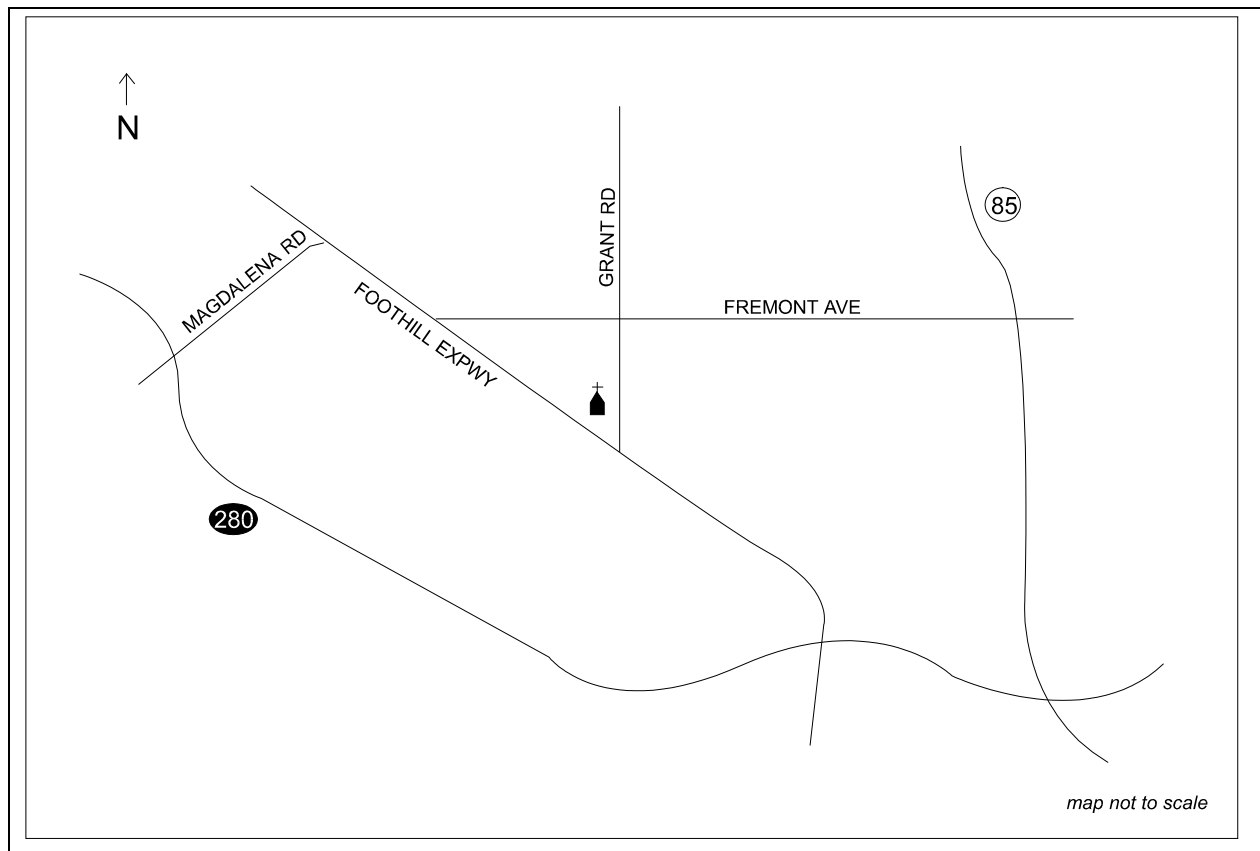

SAINT SIMON

1860 Grant Rd., Los Altos, CA 94024-6843 ..... (650) 880-1401

From North:

Highway 280 South to Magdalena Exit, left under freeway onto Magdalena Ave., right on Foothill Expwy., left on Grant Rd., Church on the left.

Highway 101 to Highway 85 South, to El Camino/Grant Rd. Exit, continue down Grant Rd. to Foothill Expwy., Church on the right.

From South:

Highway 280 North to Foothill Expwy./Grant Rd. Exit, right on Foothill Expwy., right on Grant Rd. (third stoplight), Church on left.

Highway 101 North to Highway 237 West which becomes Grant Rd., continue to Foothill Expwy., Church on the right.