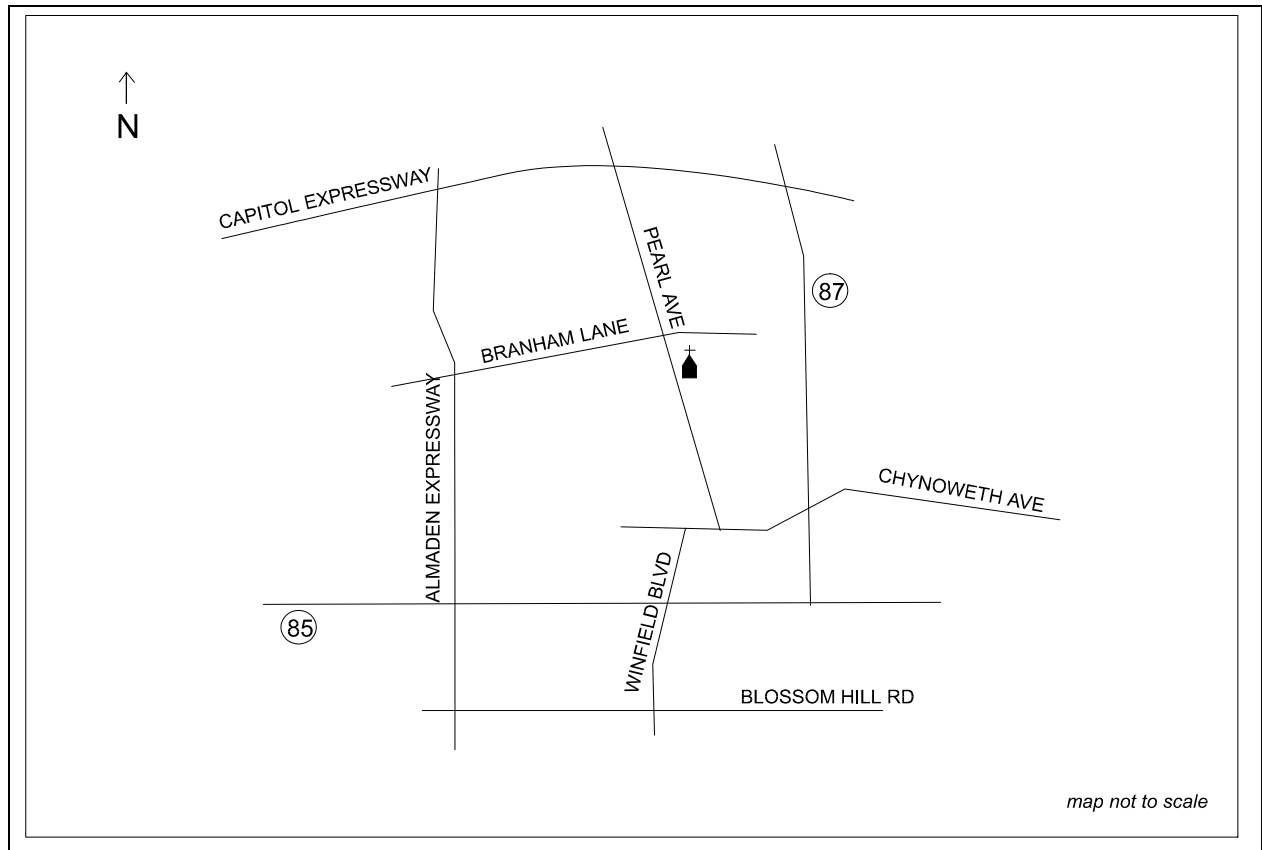

HOLY FAMILY

4848 Pearl Ave., San José, CA 95136-2701 ..... (408) 265-4040

Highway 85 Southbound: Almaden Expwy. Exit. Left on Almaden Expwy. Right on Branham Lane. Right on Pearl Ave.

Highway 85 Northbound: Almaden Expwy. Exit, Right of Almaden Expwy. Right on Branham Lane. Right on Pearl Ave.

Highway 87 Southbound via Highway 280: Capitol Expwy. Exit, Right on Capitol Expwy. Left on Pearl Ave.

Highway 87 Northbound via Highway 280: Capitol Expwy. Exit. Left on Capitol Expwy. Left on Pearl Ave.

Almaden Expwy. South: Left on Branham Lane. Right on Pearl Ave.

Almaden Expwy. North: Right on Branham Lane. Right on Pearl Ave.

Blossom Hill Westbound: Right on Winfield. Right on Chynoweth. Left on Pearl Ave.