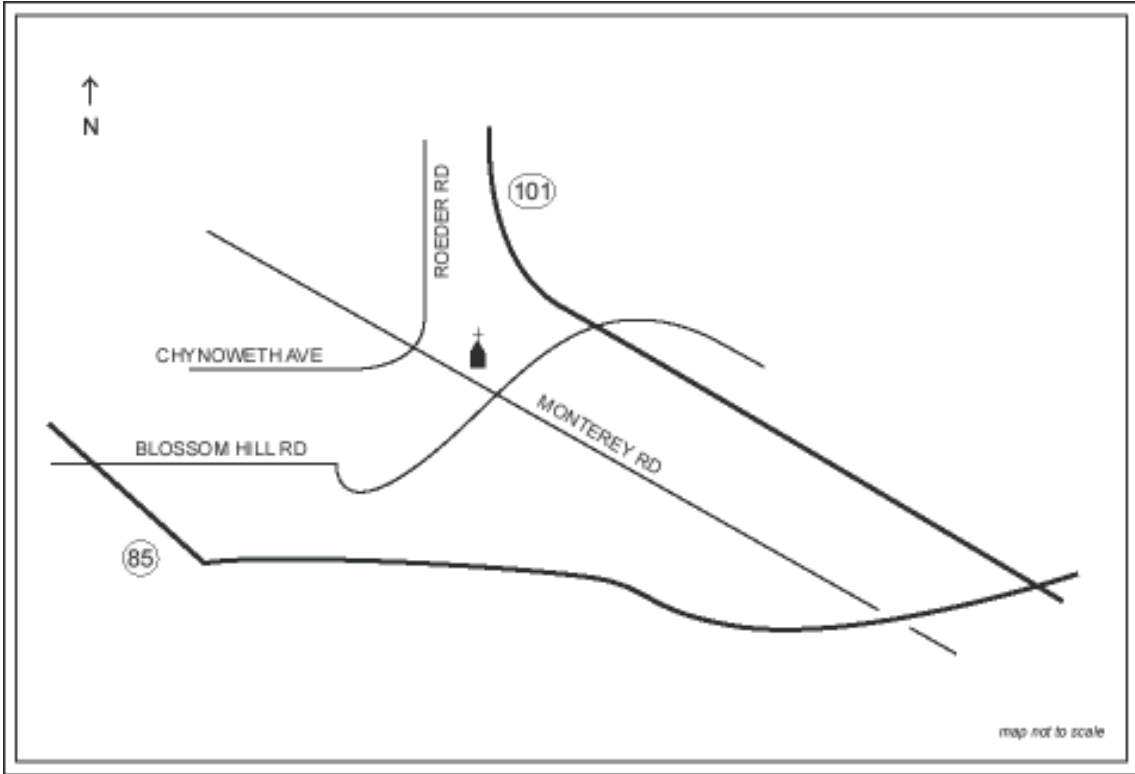

**CHRIST THE KING**

5284 Monterey Rd., San José, CA 95111-4203 .....(408) 362-9958

Highway 101 South to Blossom Hill Rd., turn right. Right on Monterey Rd. and 1/2 mile to Edenvale Shopping Center. Christ the King is located in the shopping center itself.