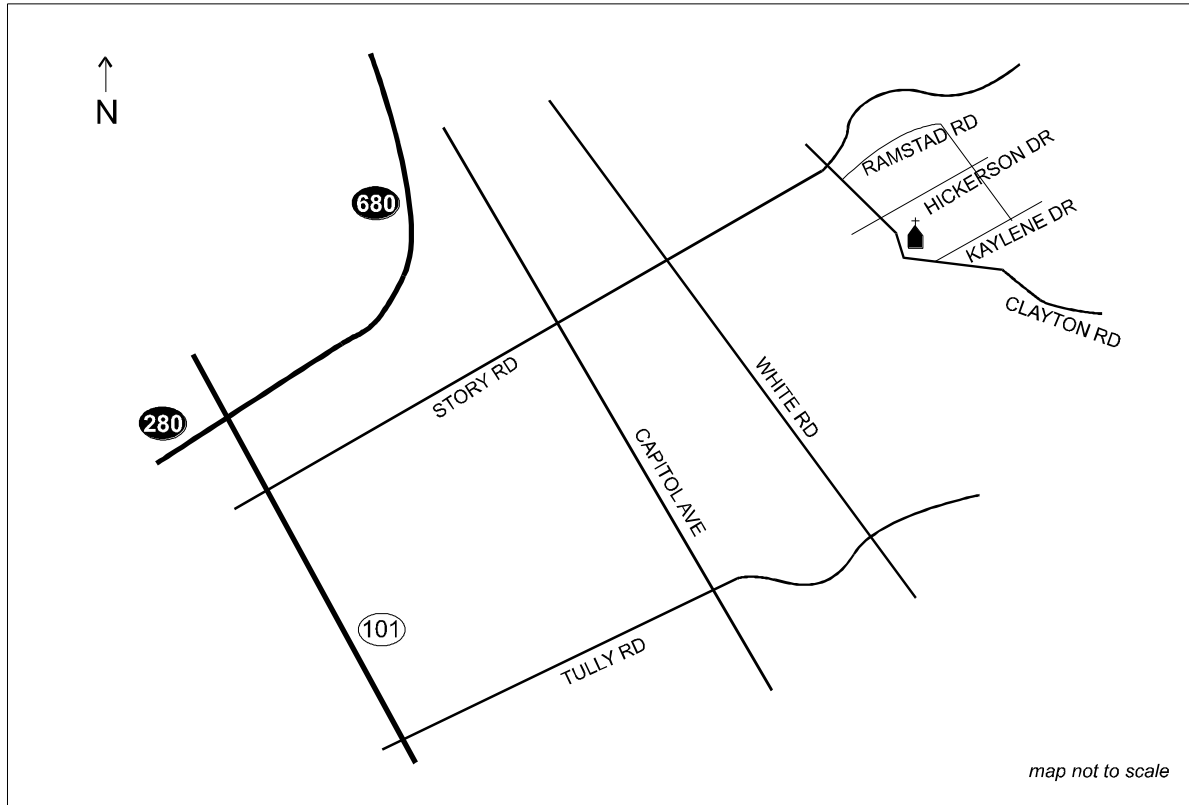

From South 280 to 680 (or from North 680) exit on Capitol Expwy. east to Story Rd. (second light). Left on Story Rd. to Clayton Rd. Right on Clayton Rd.