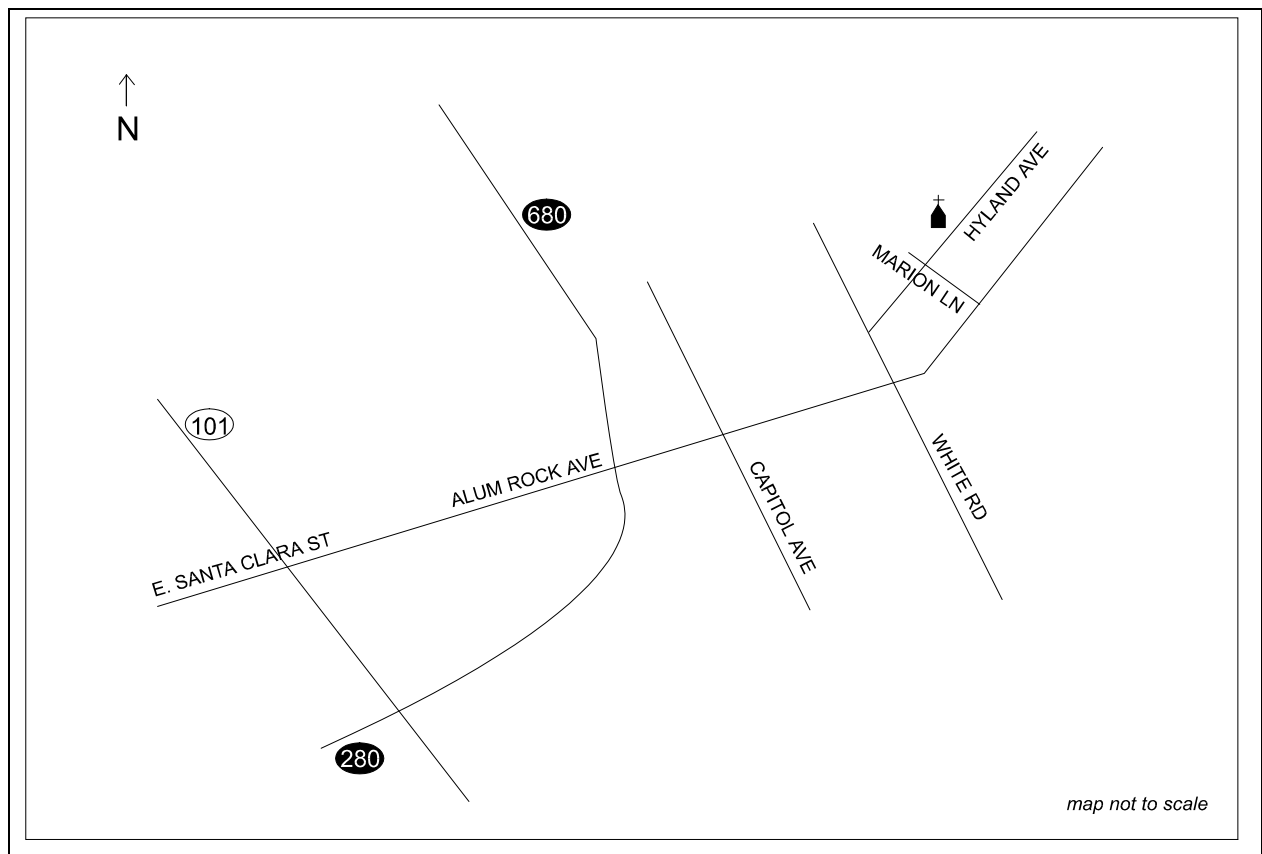

SAINT JOHN VIANNEY

4600 Hyland Ave., San José, CA 95127-2011 ..... (408) 258-7832

From north of San José, take Hwy 101 south to Alum Rock Ave. exit. Left on Alum Rock Ave. to Marion Lane. Left on Marion Lane and right on Hyland Ave.

From south of San José take Hwy 101 north to Alum Rock Ave. exit. Right on Alum Rock Ave. to Marion Lane. Left on Marion Lane and right on Hyland Ave.

280 south to Highway 680 north to Alum Rock Ave. exit. Right on Alum Rock Ave. to Marion Lane. Left on Marion Lane and right on Hyland Ave.