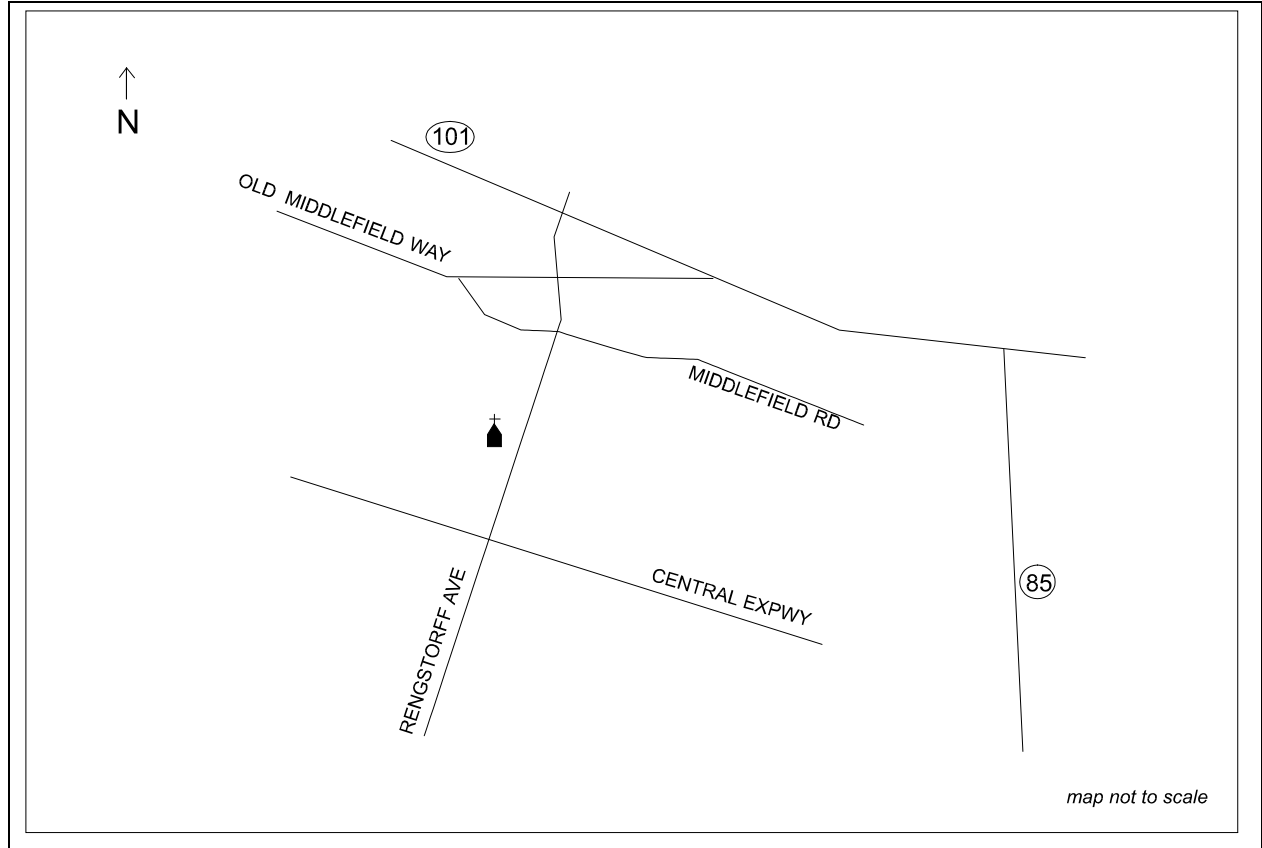

SAINT ATHANASIUS

160 North Rengstorff Ave., Mt. View, CA 94043-4222 ..... (650) 961-8600

From 101 take Rengstorff exit, go through 5 traffic lights, Church is on the right.