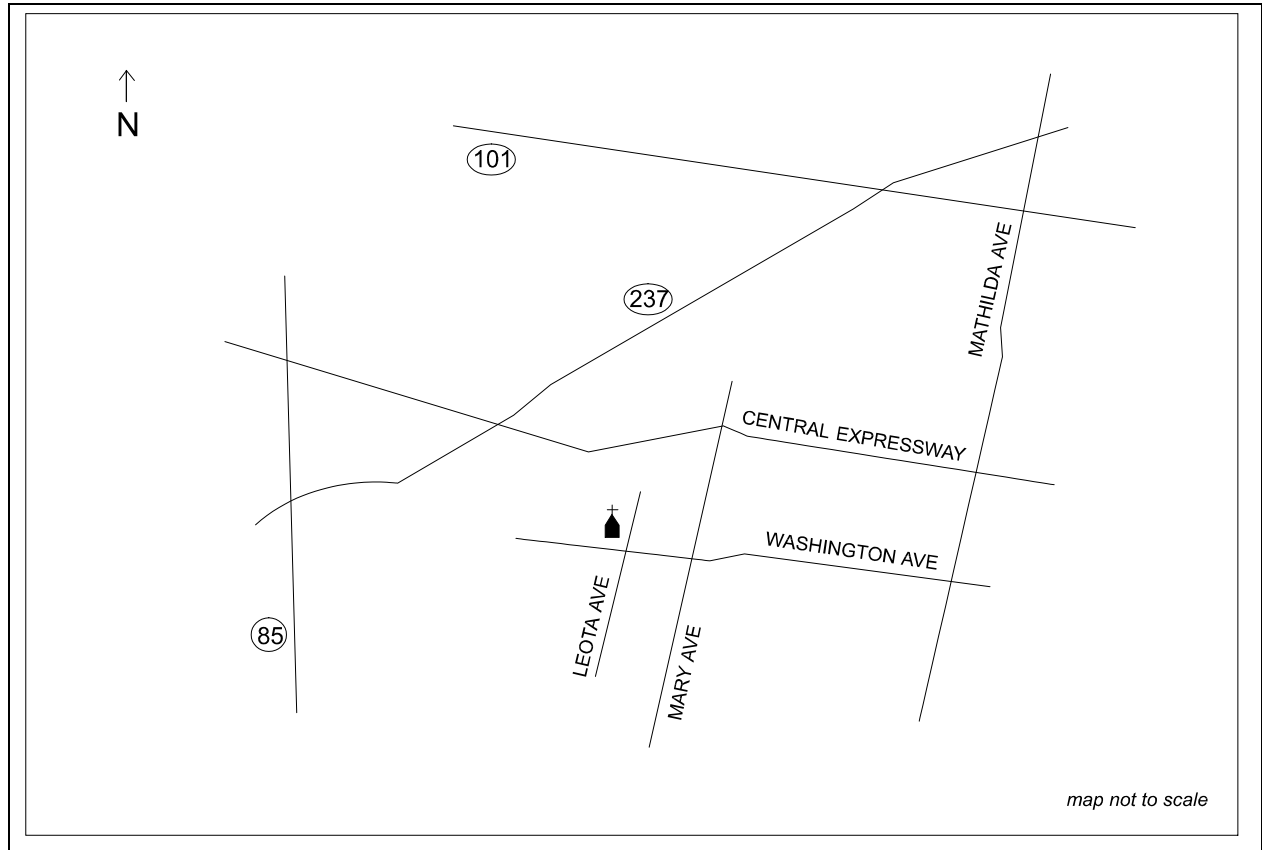

Highway 101 North. Take the Mathilda Ave., South exit. Once on Mathilda Ave., turn right on Washington Ave. Turn right on Leota Ave.