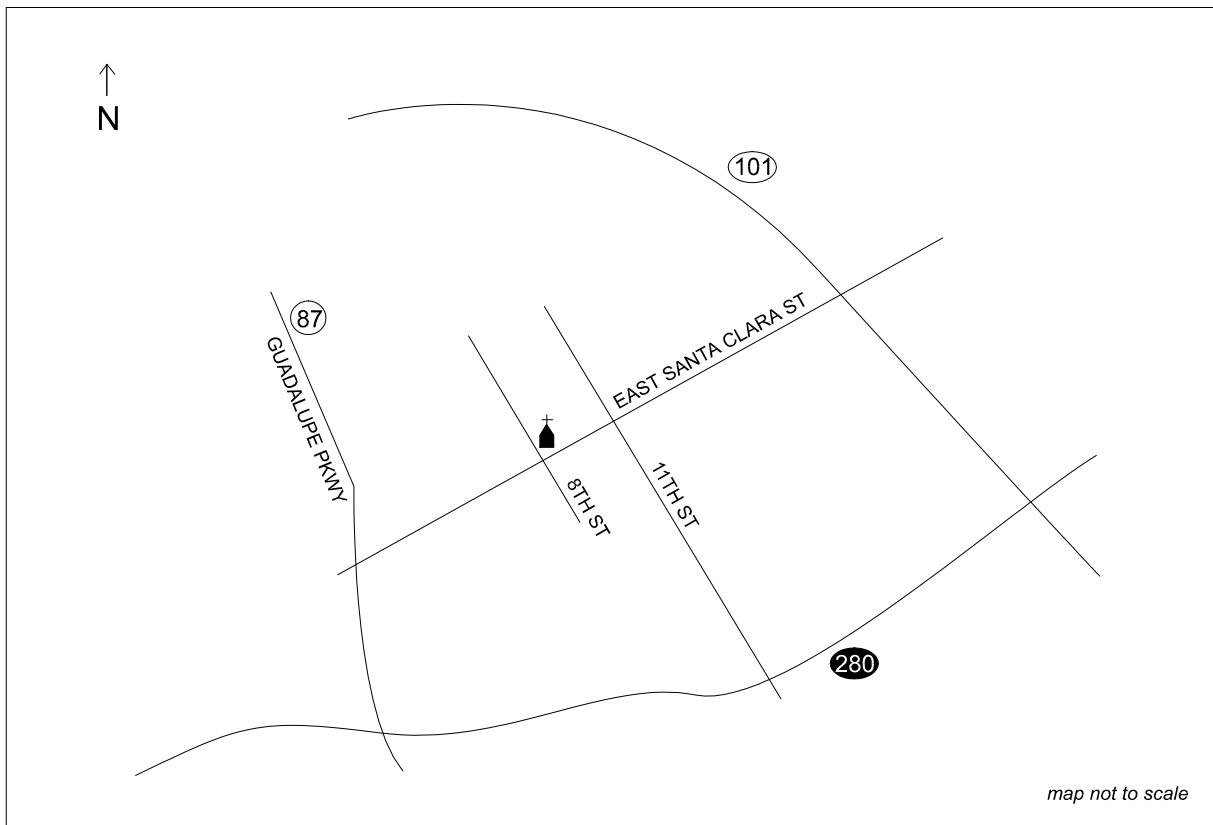

Rev. William I. Flanagan, 1969-1978
Rev. Laurent E. Largete, 1978-1987
Rev. Mervyn Sullivan, 1987-1988
Rev. Justin Zawadzki, 1988-1992
Rev. J. Patrick Browne, 1992-1994
Rev. Joseph N. Vanthu, 1994-1996
Rev. Timothy Kidney, 1996-1999
Rev. Dominic Dinh Do, 1999-2002
Rev. Peter Luc Phan, 2002-2008
Rev. Msgr. Hien Minh Nguyen, 2008-2011
Rev. Peter-Loi Huynh, 2011-2012

Succession of Pastors, Our Lady of La Vang

Rev. Peter-Loi Huynh, 2012-

Succession of Pastors, Our Lady Queen of Martyrs Vietnamese Mission

Rev. Joseph Tinh Nguyen, 1985-1986
Rev. Paul L. Duong, 1986-1991
Rev. Joseph N. Vanthu, 1991-1996
Rev. Dominic Dinh Do, Admin., 1996-1997
Rev. Joseph N. Vanthu, 1997-1998
Rev. Msgr. Dominic Dinh Do, 1998-1999

OUR LADY OF LA VANG

25 N. 14th St., Ste. 540, San José, CA 95112 ..... (408) 294-8120, Fax (408) 291-6289
From North 101 to Santa Clara St. exit. Right on Santa Clara St. to 8th St. From North 280 to 10th/11th St. exit. Left on 11th St. to Santa Clara St. Left on Santa Clara St. to 8th St. From South 280 to 10th/11th St. exit. Right on 11th St. to Santa Clara St. Left on Santa Clara St. to 8th St.