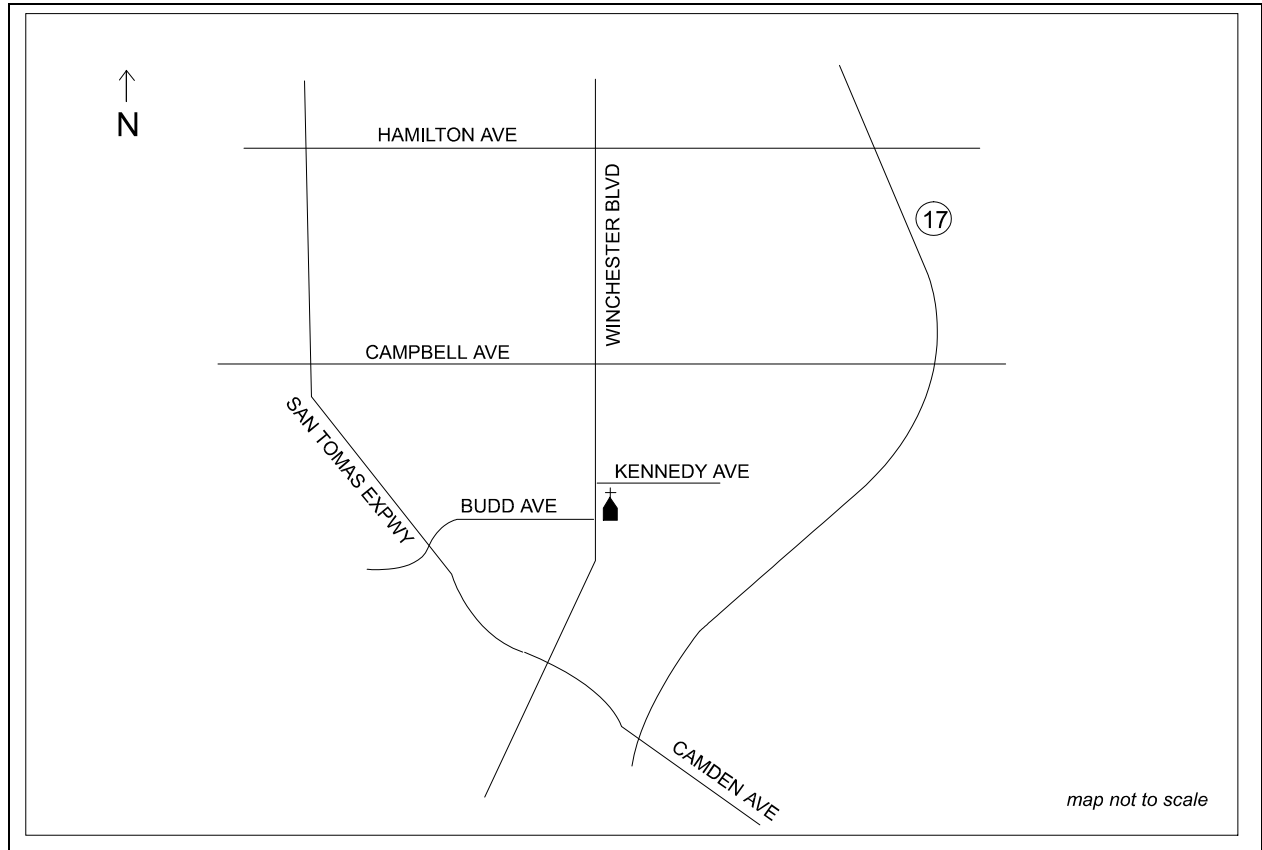

SAINT LUCY

2350 Winchester Blvd, Campbell, CA 95008-4002 ..... (408) 378-2464

I-880 South. Take Hamilton Exit. Right on Hamilton. Left on Winchester. 3 stoplights South of Campbell Ave. Left hand side on Winchester and Budd Ave.