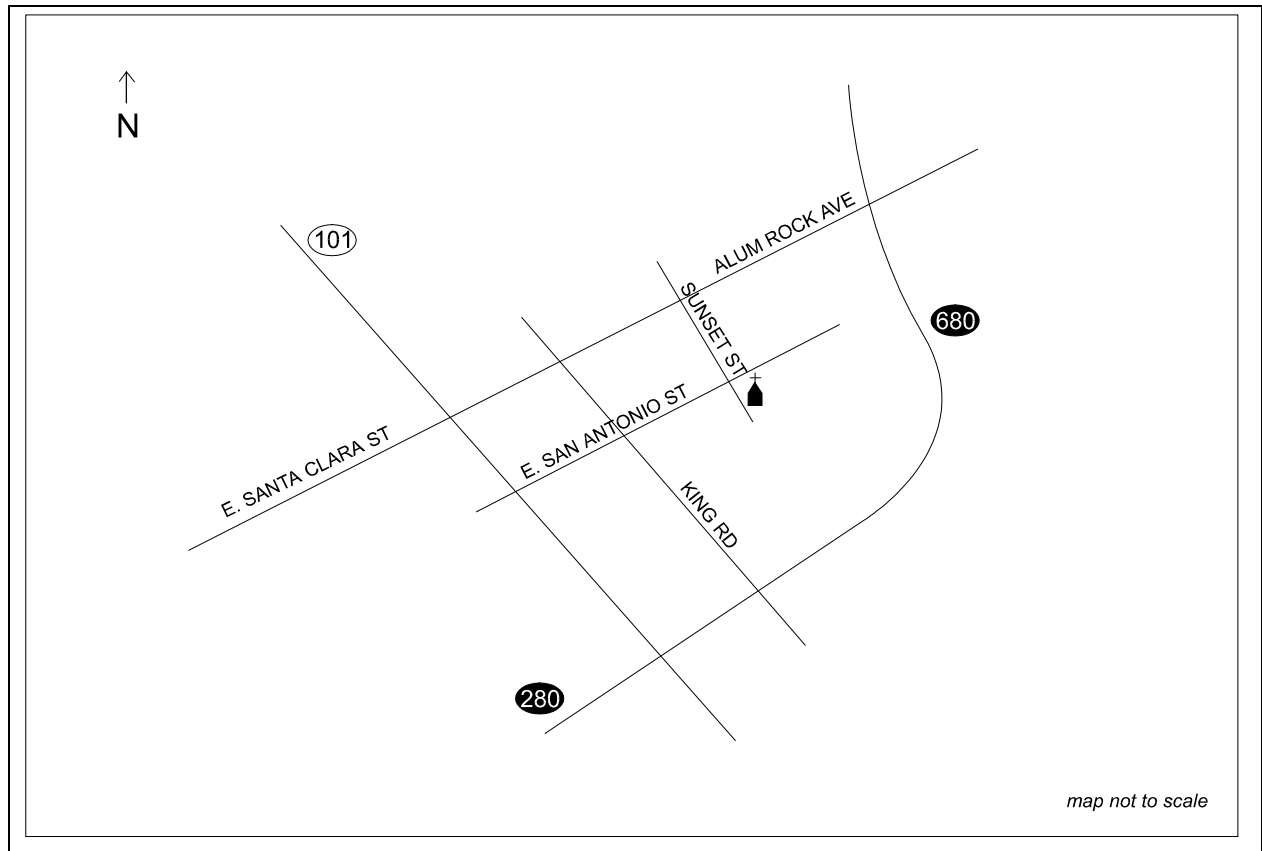

OUR LADY OF GUADALUPE

2020 East San Antonio St., San José., CA 95116-3047 .....(408) 258-7057

From Highway 101 exit on Alum Rock Ave. going East - proceed to King Rd., the second signal light, turn right - proceed to East San Antonio St. (the next signal light) turn left - proceed to Sunset Ave. (the next signal light) the Church is located at the corner of Sunset and San Antonio Sts. on the right hand side.