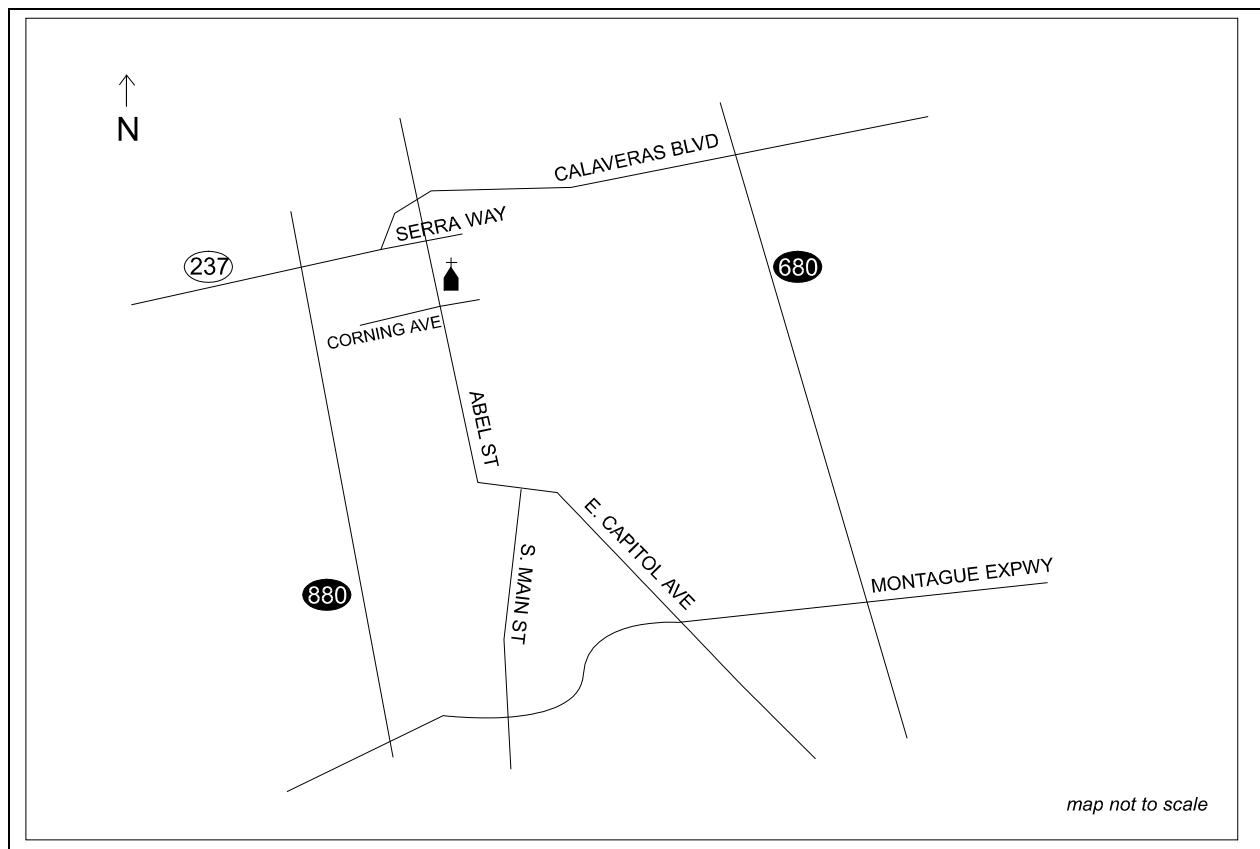

SAINT JOHN THE BAPTIST

279 South Main St., Milpitas, CA 95035 -5314 ..... (408) 262-2546

From Highway 101 in Mt. View take Highway 237 East (which becomes Calaveras Blvd. in Milpitas) or from Interstate 880 exit at Calaveras Blvd. East (237 East). Stay in right lane. After first traffic light, right lane becomes right turn lane onto Serra Way (at Blockbuster Video). Turn right at first traffic light onto Abel Saint John's Church is located about 100 yards South on South Able St. on the left.

From Interstate 680 North (From San José) Exit at Capitol Ave., Right on Capitol Ave., continue on Capitol Ave. two miles or so, pass the Great Mall of the Bay Area. Right on South Abel St. and continue about one mile. Cross Corning St. Saint John's Church is on the right after Corning Saint

From Interstate 680 South (From Fremont) exit on Jacklin Rd., Right on Jacklin Rd. Jacklin Rd. becomes South Abel St. after Milpitas Blvd. Cross Calaveras Blvd., cross Serra Way. Saint John's Church is about 1/4 mile on the left on South Abel St.