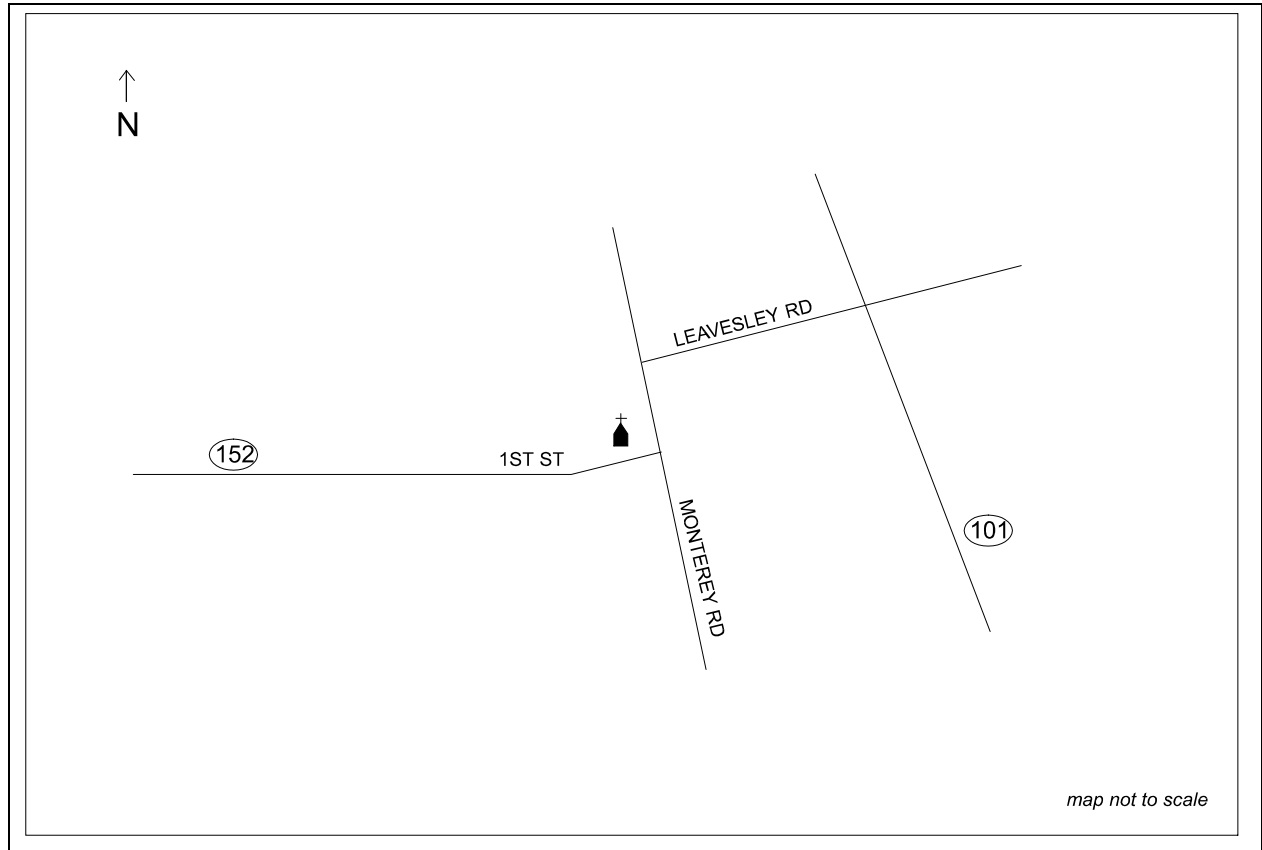

SAINT MARY

11 First St., Gilroy, CA 95020-5128 ..... (408) 847-5151

South 101 to Leavesley Rd. Right on Leavesley Rd. to Monterey Rd. Left on Monterey Rd. to First St. Right on First St.