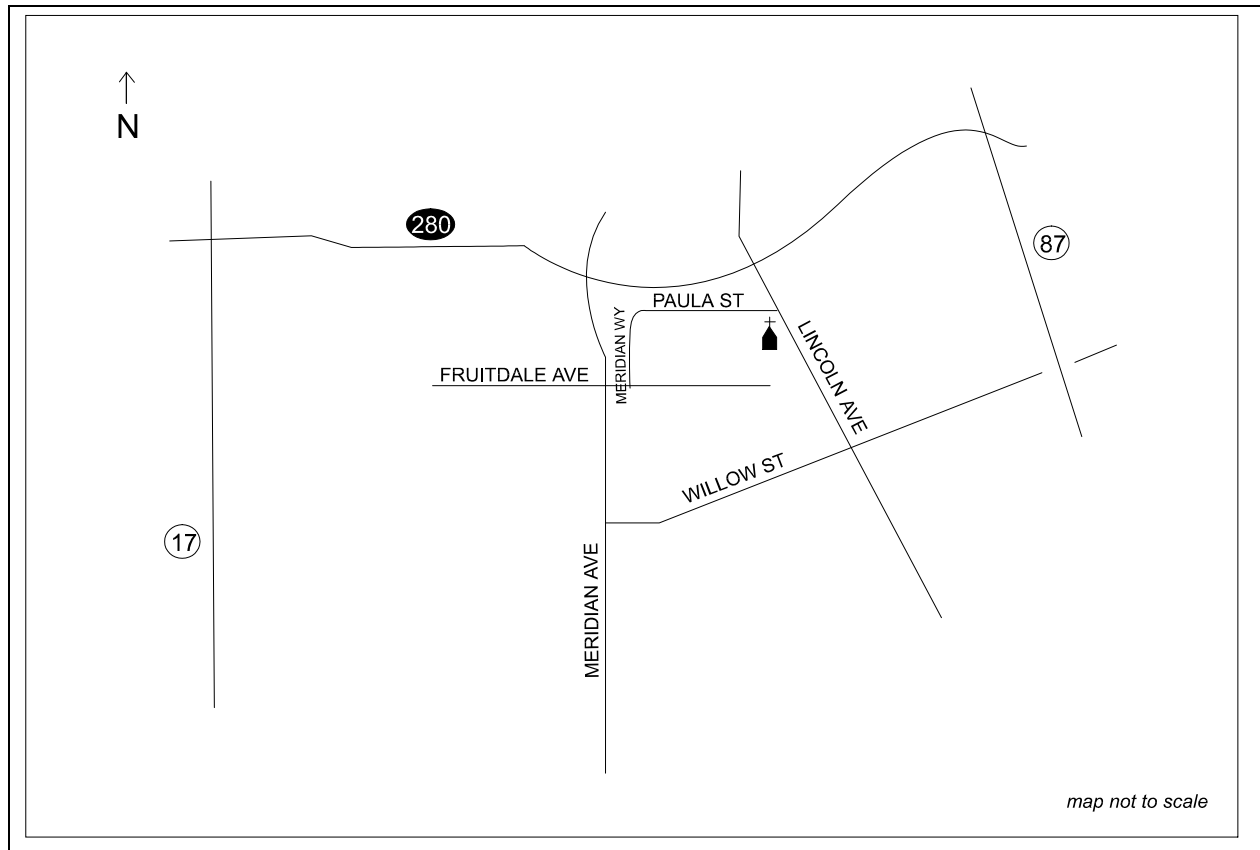

From south of San José take Hwy 280 north to Meridian Ave. exit. Left on Meridian Ave. to Willow St. Left on Willow St. to Lincoln Ave. Left on Lincoln Ave. to Paula St. Church is on the corner.