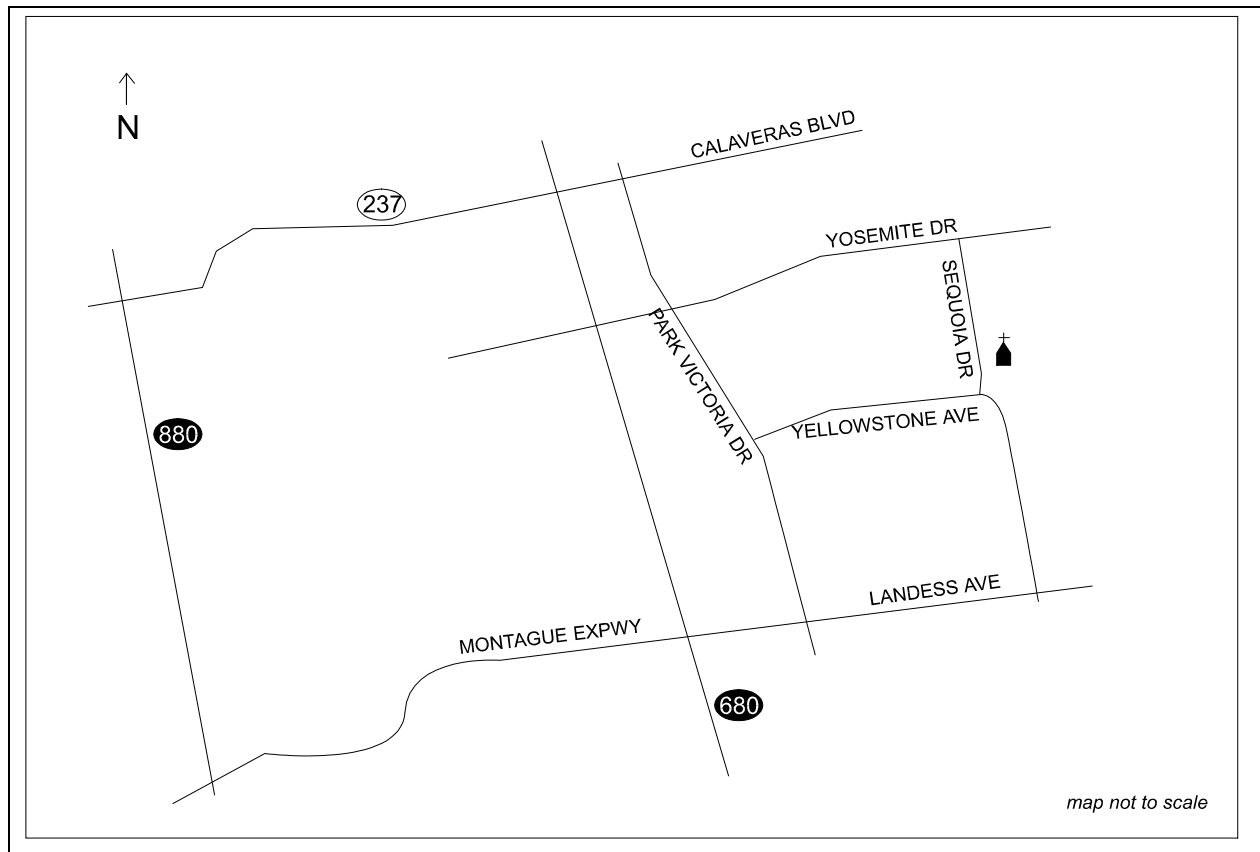

SAINT ELIZABETH

750 Sequoia Dr., Milpitas, CA 95035-6658..... (408) 262-8100

Hwy 101: Exit Milpitas-Alviso 237 East, changes into Calaveras in Milpitas. Right on Park Victoria Dr. Left on Yellowstone. Left on Sequoia Drive. One block to Saint Elizabeth Church.

Hwy 880: Exit Milpitas-237 East, to Calaveras in Milpitas. Right on Park Victoria Drive. Left on Yellowstone. Left on Sequoia Drive. One block to Saint Elizabeth Church

From south of San José, take Hwy 101 north. Exit 280 North to 680 South. Exit Landess in Milpitas. Left on Park Victoria Drive. Right on Yellowstone. Left on Sequoia Drive. One block to Saint Elizabeth Church.