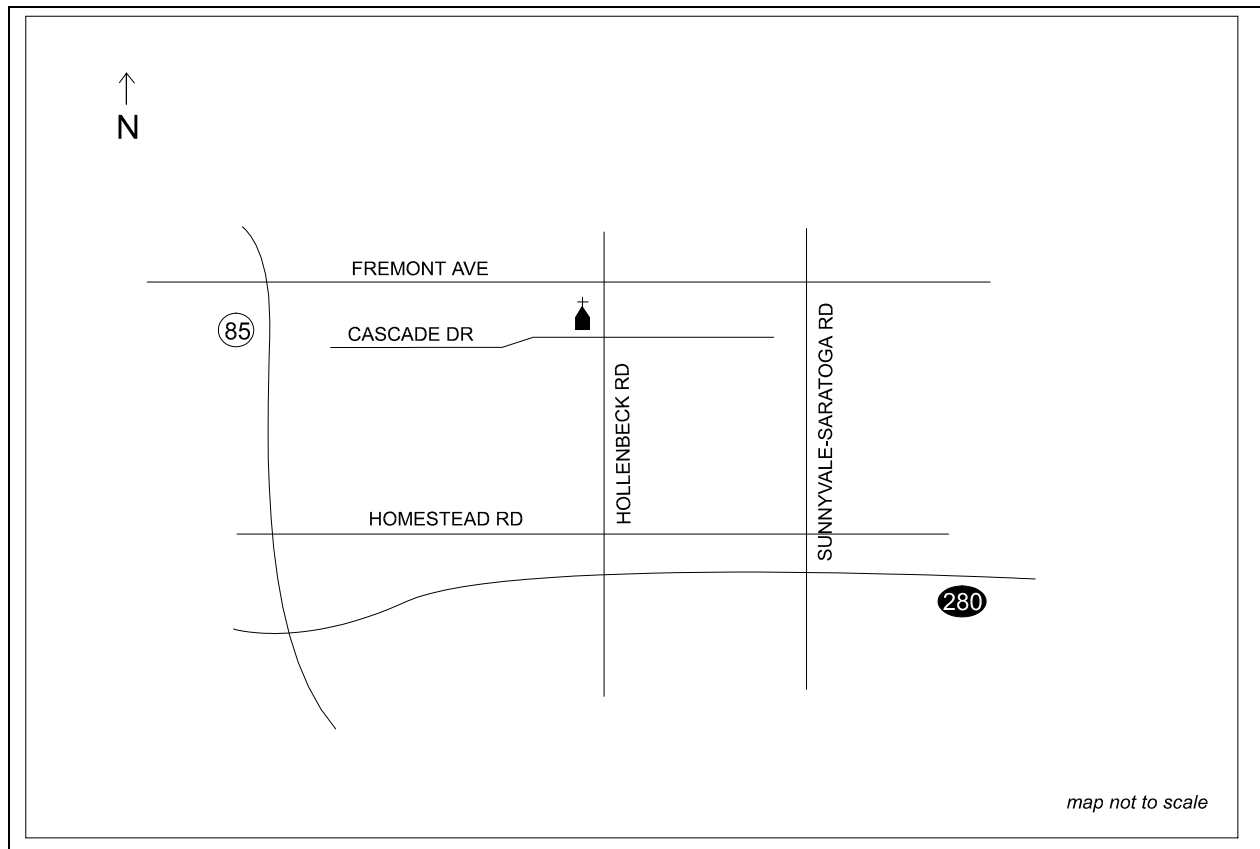

CHURCH OF THE RESURRECTION

725 Cascade Dr., Sunnyvale, CA 94087-3157 ..... (408) 245-5554

Highway 280 north to Cupertino, exit De Anza Blvd., turn right to Homestead Rd., left on Homestead to Hollenbeck Ave. (two stoplights), right on Hollenbeck Ave. to Cascade Dr. (two stoplights). Church is at Hollenbeck Ave. and Cascade Drive.

Highway 280 south to Highway 85 (Mt. View exit), from Highway 85 exit right on to Fremont Ave., turn right on Hollenbeck to Cascade Drive.

Highway 101 north to Mathilda south exit, south on Mathilda which becomes Sunnyvale-Saratoga Rd. , right on Fremont, left on Hollenbeck to Cascade Drive.

Highway 101 south to Highway 85, exit Fremont Blvd. turn left on Fremont, right on Hollenbeck Ave. to Cascade Drive.