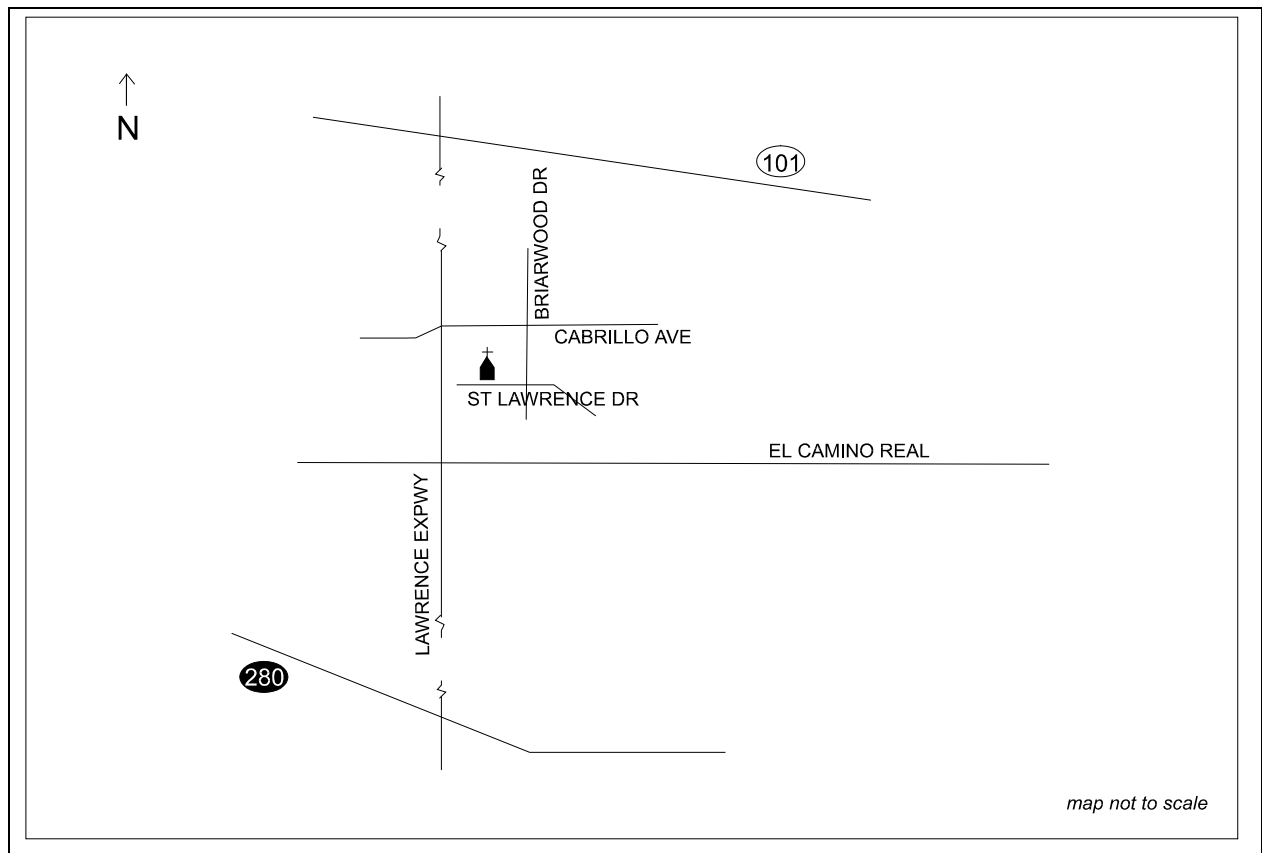

SAINT LAWRENCE, THE MARTYR

1971 Saint Lawrence Dr., Santa Clara, CA 95051-2129 ..... (408) 296-3000

From 280, take the Lawrence Expwy. Exit, North. At Cabrillo Ave., make a right. At Briarwood Drive, make a right. At Saint Lawrence Dr., make a right.

From 101, take the Lawrence Expwy. Exit, South. At Cabrillo Ave. make a left. At Briarwood Dr., make a right. At Saint Lawrence Dr., make a right.