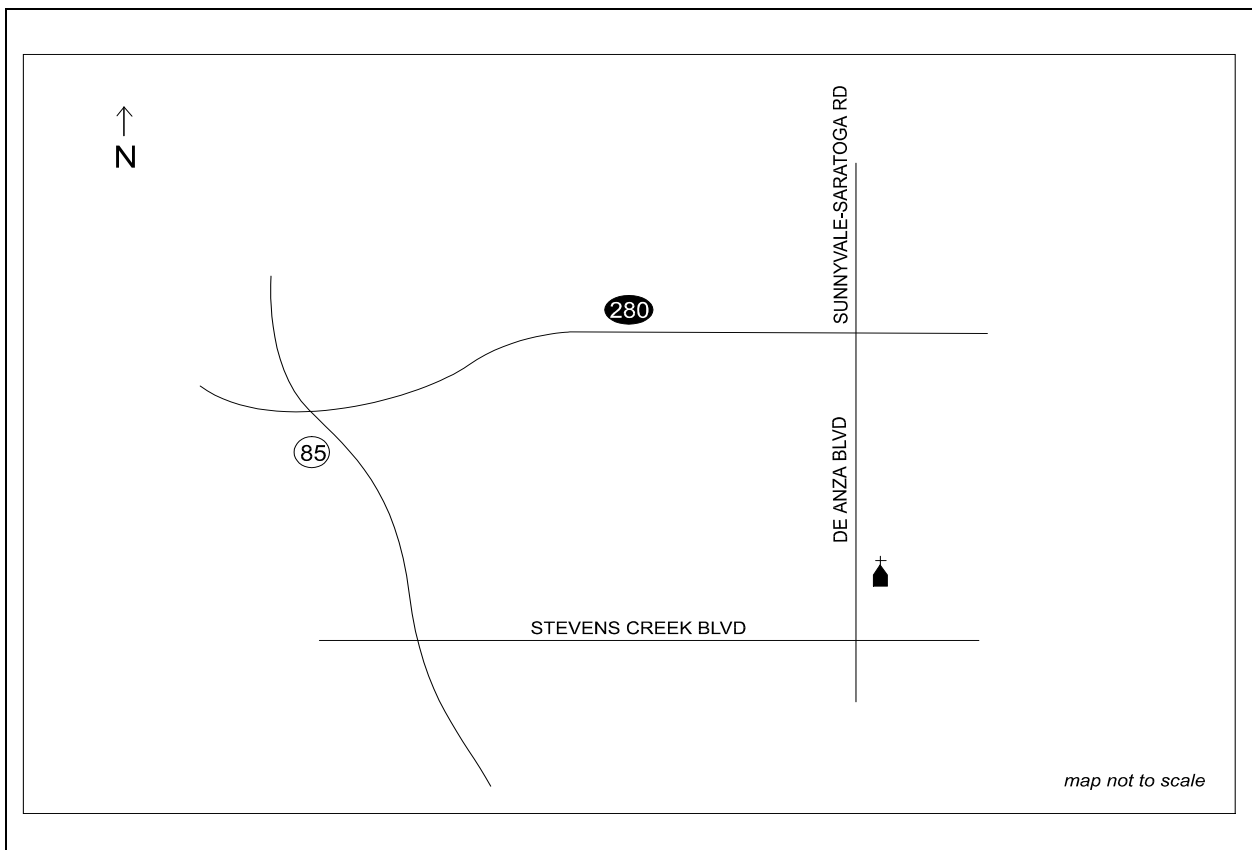

SAINT JOSEPH OF CUPERTINO

10110 North De Anza Blvd., Cupertino, CA 95014 -2211 .....(408) 252-7653

From north take Hwy 280 south to De Anza Blvd. exit. Right on De Anza Blvd., the church will be on the left as you approach Stevens Creek Blvd.

From north take Hwy 85 south to Stevens Creek Blvd. Left on Stevens Creek Blvd. to De Anza Blvd. Left on De Anza Blvd., the church will be on the left.

From south take Hwy 280 north to De Anza Blvd exit. Left on De Anza Blvd., the church will be on the left.

From south take Hwy 85 north to Stevens Creek Blvd. Right on Stevens Creek Blvd. to De Anza Blvd. Left on De Anza Blvd, the church will be on the right.