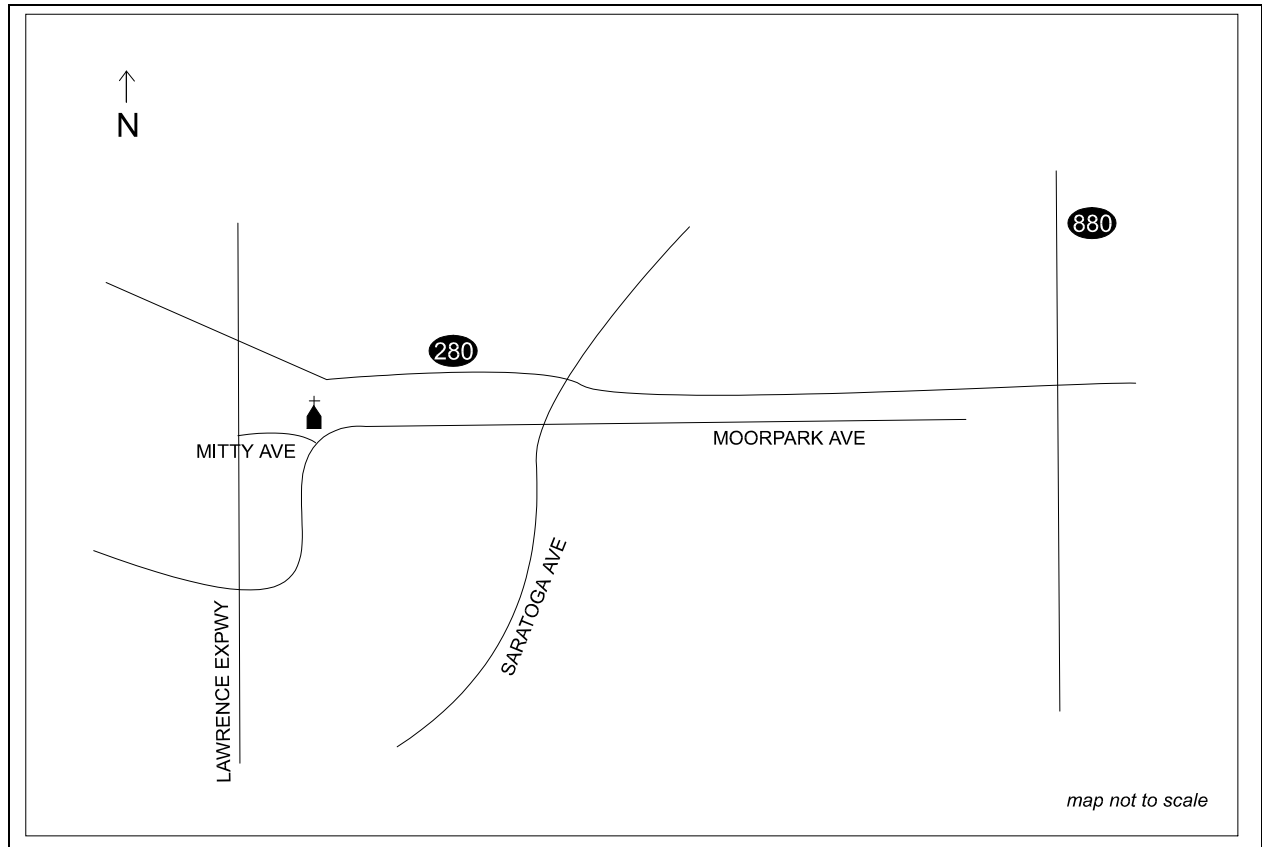

880 South to Interstate 280 going North, Exit Saratoga Ave. heading south to the first cross St. (Moorpark Ave.). Turn right and follow it to the church.