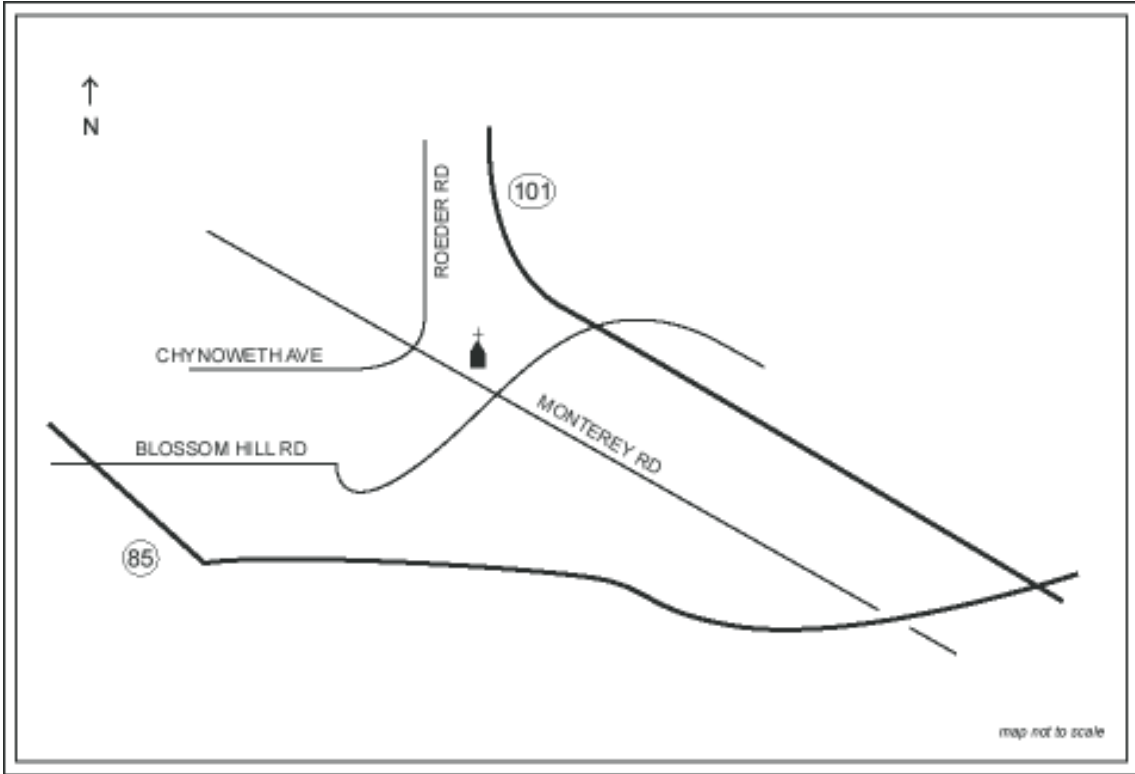

# CHRIST THE KING

5284 Monterey Rd., San Jose, CA 95111-4203 .....(408) 362-9958

Highway 101 South to Blossom Hill Rd., turn right. Right on Monterey Rd. and 1/2 mile to Edenvale Shopping Center. Christ the King is located in the shopping center itself.