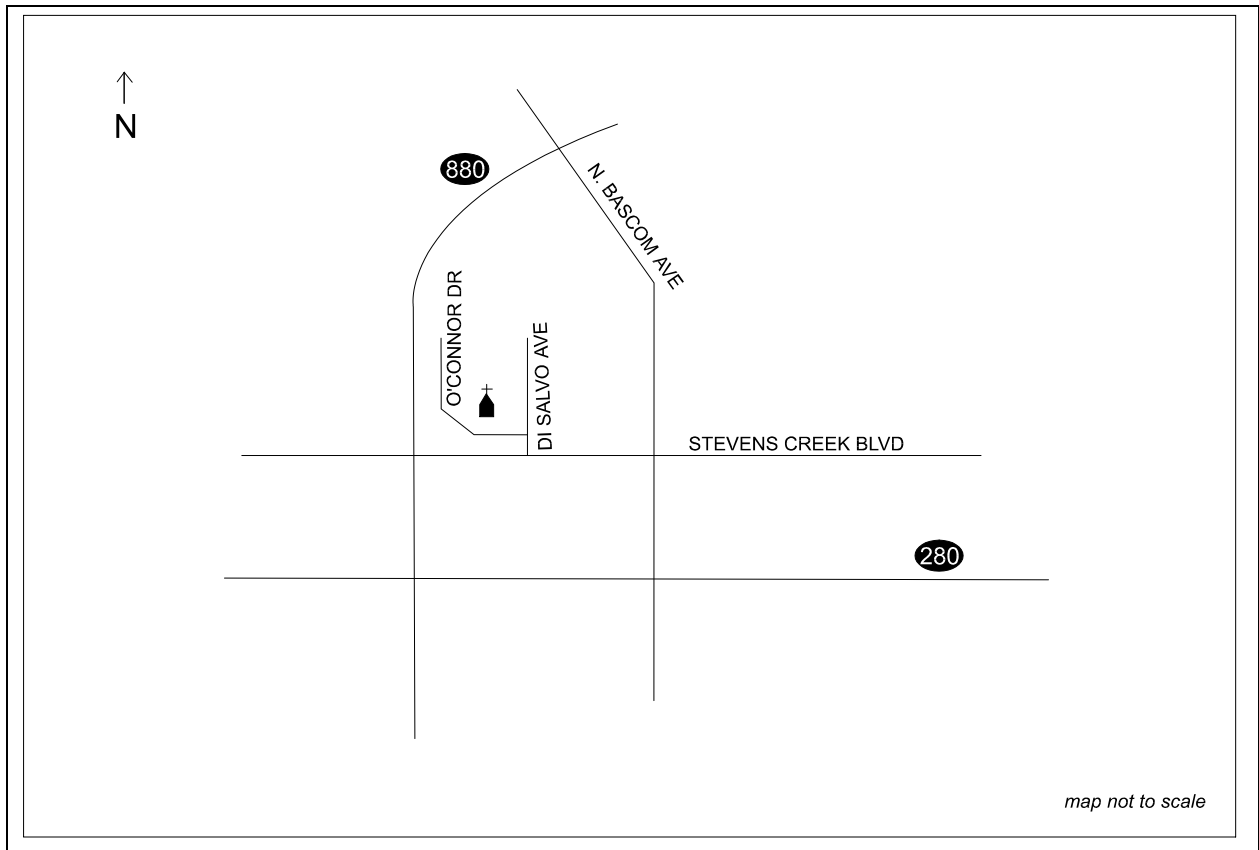

SAINT MARTIN OF TOURS

200 O'Connor Dr., San Jose, CA 95128-1640..... (408) 294-8953

From Hwy 101 take Hwy 880 south towards Santa Cruz. Exit on West San Carlos. Take first left onto DiSalvo and left onto O'Connor Dr. or second left onto Bailey Ave.

From south of San Jose take Hwy 280 north to 880/Oakland exit. On the long exit ramp there are additional exits to Stevens Creek and West San Carlos. Take the West San Carlos exit. Turn left immediately on DiSalvo, then left on O'Connor Drive.

From north of San Jose take Hwy 280 south to Winchester Blvd. exit. Turn left at stoplight at the end of the exit ramp. Turn left again next stoplight onto Winchester Blvd. Turn right on Stevens Creek Blvd. Turn left on DiSalvo and left on O'Connor Drive.