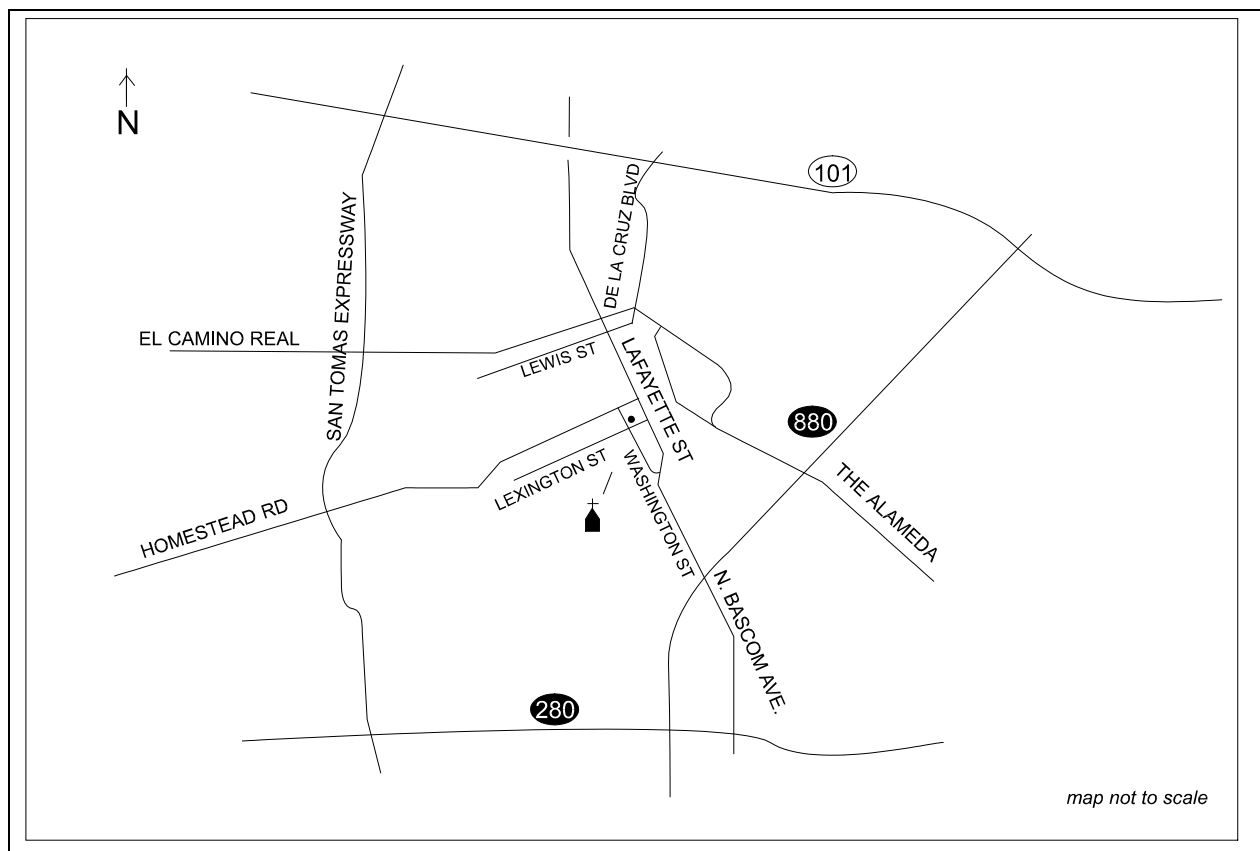

SAINT CLARE

941 Lexington St., Santa Clara, CA 95050-4935..... (408) 248-7786

From north, take Hwy 101 south to De La Cruz to Lewis St. to Lafayette St. Left on Lafayette, cross Homestead, turn right on Lexington.

From south, take Hwy 101 north to Hwy 880 south, exit Bascom Ave. North. Turn left on Lexington.

From Hwy 280 exit Hwy 880 North, exit Bascom Ave. North. Turn left on Lexington.

From 880 exit Bascom Ave. North. Turn left on Lexington.