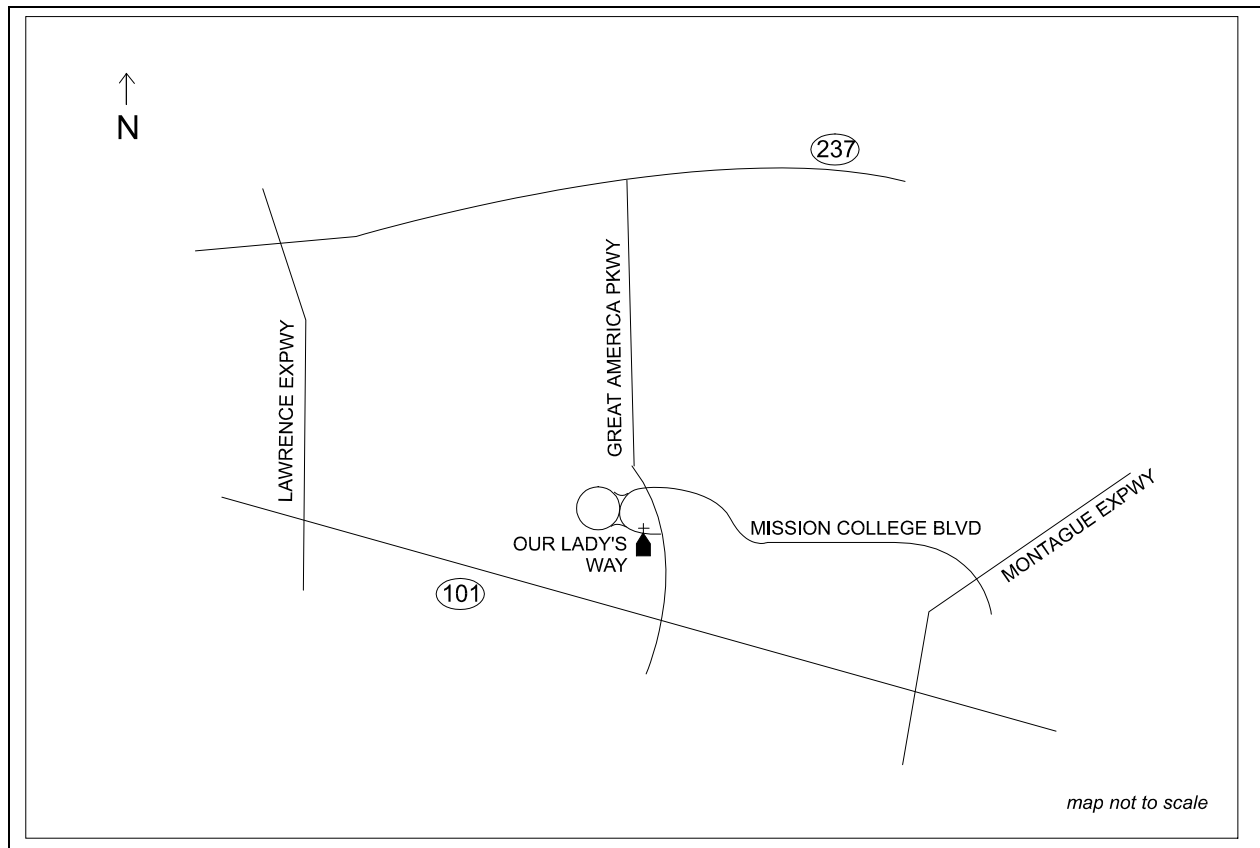

OUR LADY OF PEACE

2800 Mission College Blvd., Santa Clara, CA 95054-1803 ..... (408) 988-4585

From San Jose take Hwy 101 North to Great America Parkway exit , to Mission College Blvd., Make a U-turn, drive 1 block, turn right onto Our Lady's Way, make a quick left turn into the church parking lot.

From San Francisco take Hwy101 South to Great America Parkway exit, turn left at top of ramp, cross freeway and continue as above.

From Milpitas take Hwy 237 West to Great America Parkway, travel approximately 2 miles then turn right onto Our Lady's Way then make a quick left into the Church parking lot.