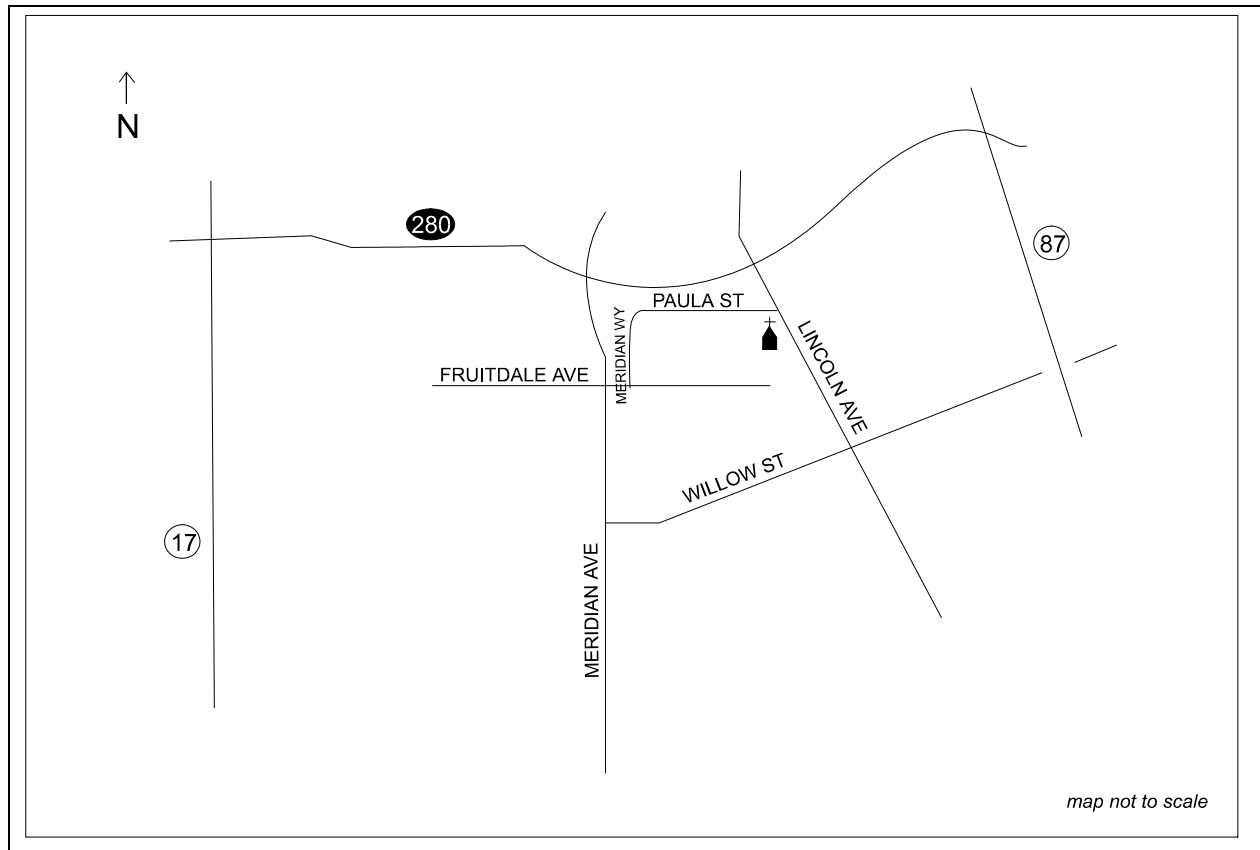

SAINT MARY OF THE ASSUMPTION CROATIAN MISSION

901 Lincoln Ave., San Jose, CA 95126-3711 ..... (408) 279-0279

From north of San Jose take Hwy 280 south to Meridian Ave. exit. Right on Meridian Ave. to Willow St. Left on Willow St. to Lincoln Ave. Left on Lincoln Ave. to Paula St. Church is on the corner.

From south of San Jose take Hwy 280 north to Meridian Ave. exit. Left on Meridian Ave. to Willow St. Left on Willow St. to Lincoln Ave. Left on Lincoln Ave. to Paula St. Church is on the corner.