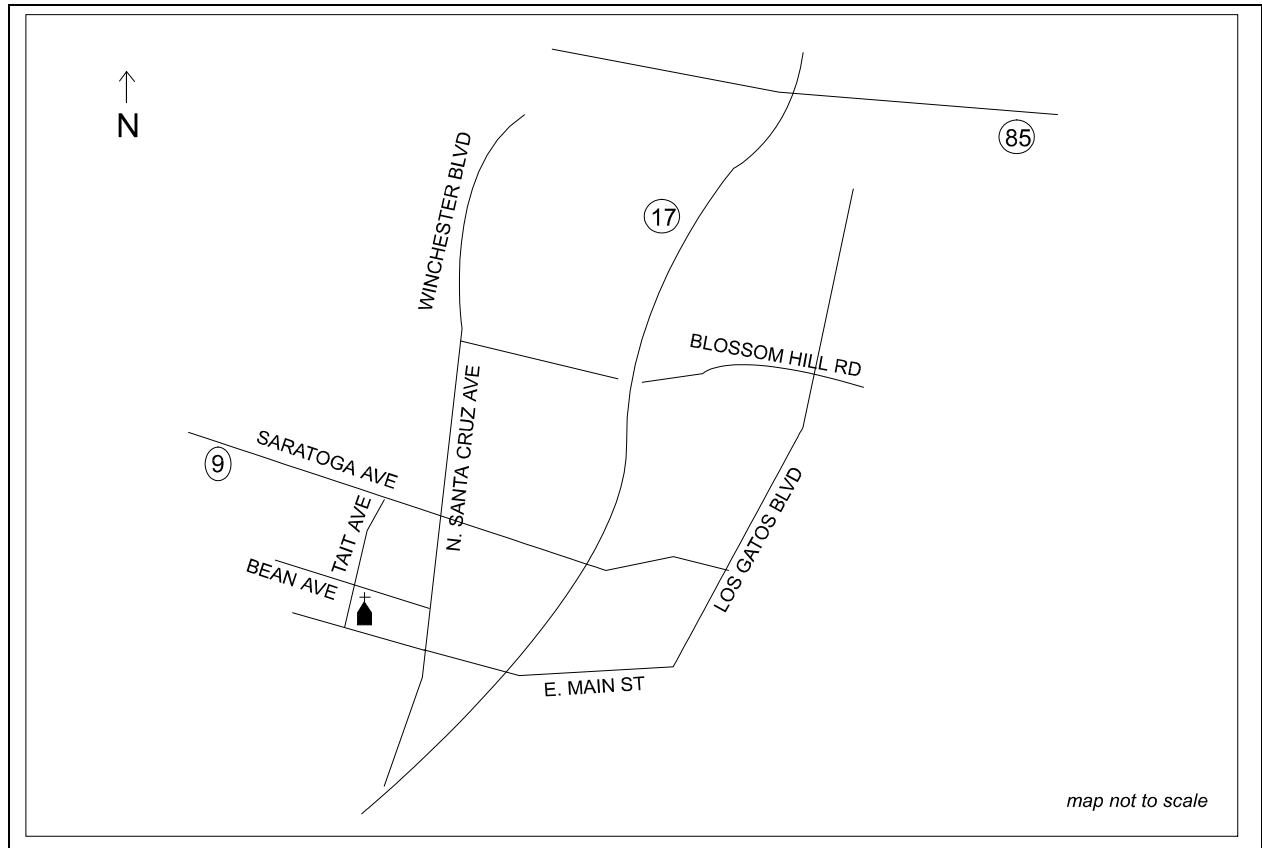

SAINT MARY OF THE IMMACULATE CONCEPTION

219 Bean Ave., Los Gatos, CA 95030-5944.....(408) 354-3726

From Highway 101 take Highway 880 south (it becomes Highway 17) or from Highway 280 or 85 take Highway 17 south to Los Gatos/Highway 9 Exit which becomes Saratoga Ave./Highway 9. At the second light turn left onto N Santa Cruz Ave. Go four blocks to Bean Ave. and turn right. St. Mary's will be on your left at the corner of Tait and Bean.