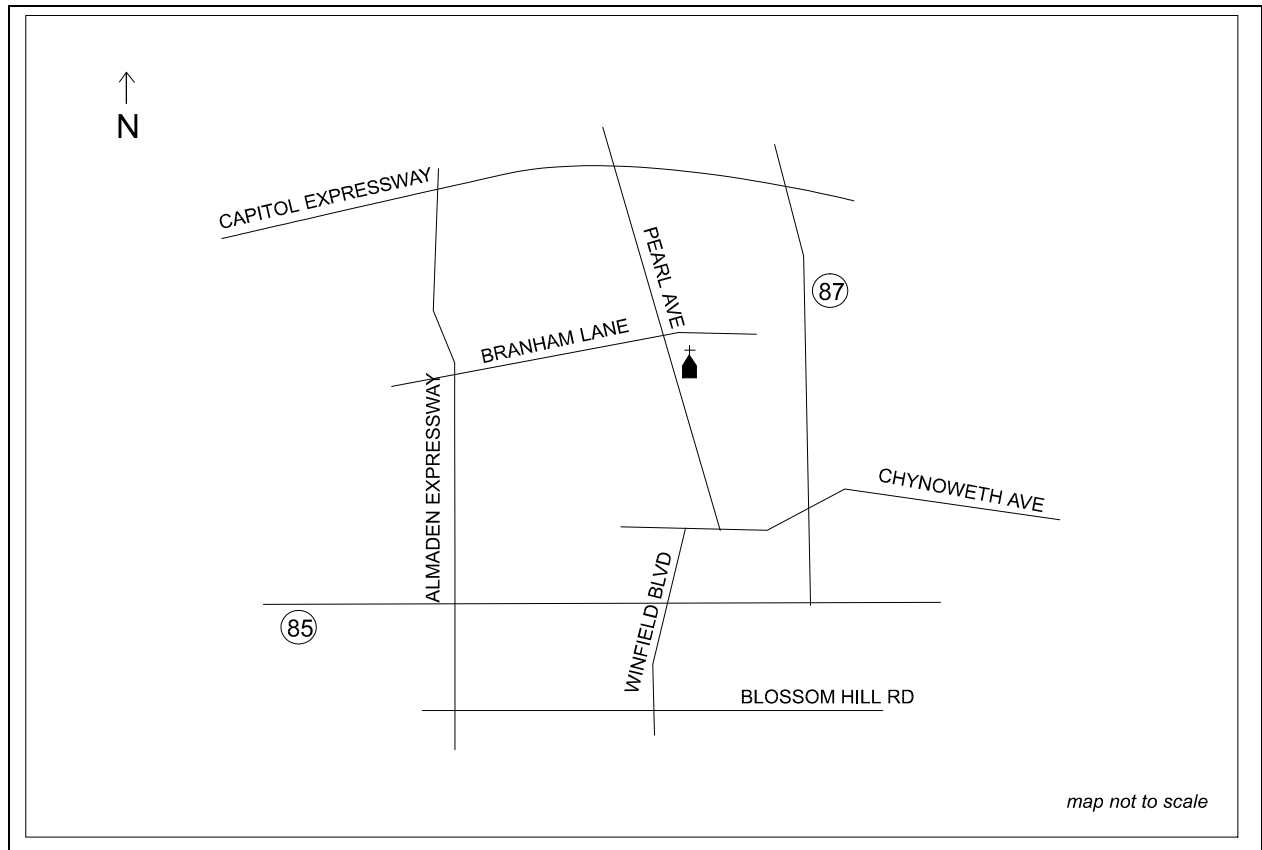

HOLY FAMILY

4848 Pearl Ave., San Jose, CA 95136-2701 ..... (408) 265-4040

Highway 85 Southbound: Almaden Expwy. Exit. Left on Almaden Expwy. Right on Branham Lane. Right on Pearl Ave.

Highway 85 Northbound: Almaden Expwy. Exit, Right of Almaden Expwy. Right on Branham Lane. Right on Pearl Ave.

Highway 87 Southbound via Highway 280: Capitol Expwy. Exit, Right on Capitol Expwy. Left on Pearl Ave.

Highway 87 Northbound via Highway 280: Capitol Expwy. Exit. Left on Capitol Expwy. Left on Pearl Ave.

Almaden Expwy. South: Left on Branham Lane. Right on Pearl Ave.

Almaden Expwy. North: Right on Branham Lane. Right on Pearl Ave.

Blossom Hill Westbound: Right on Winfield. Right on Chynoweth. Left on Pearl Ave.