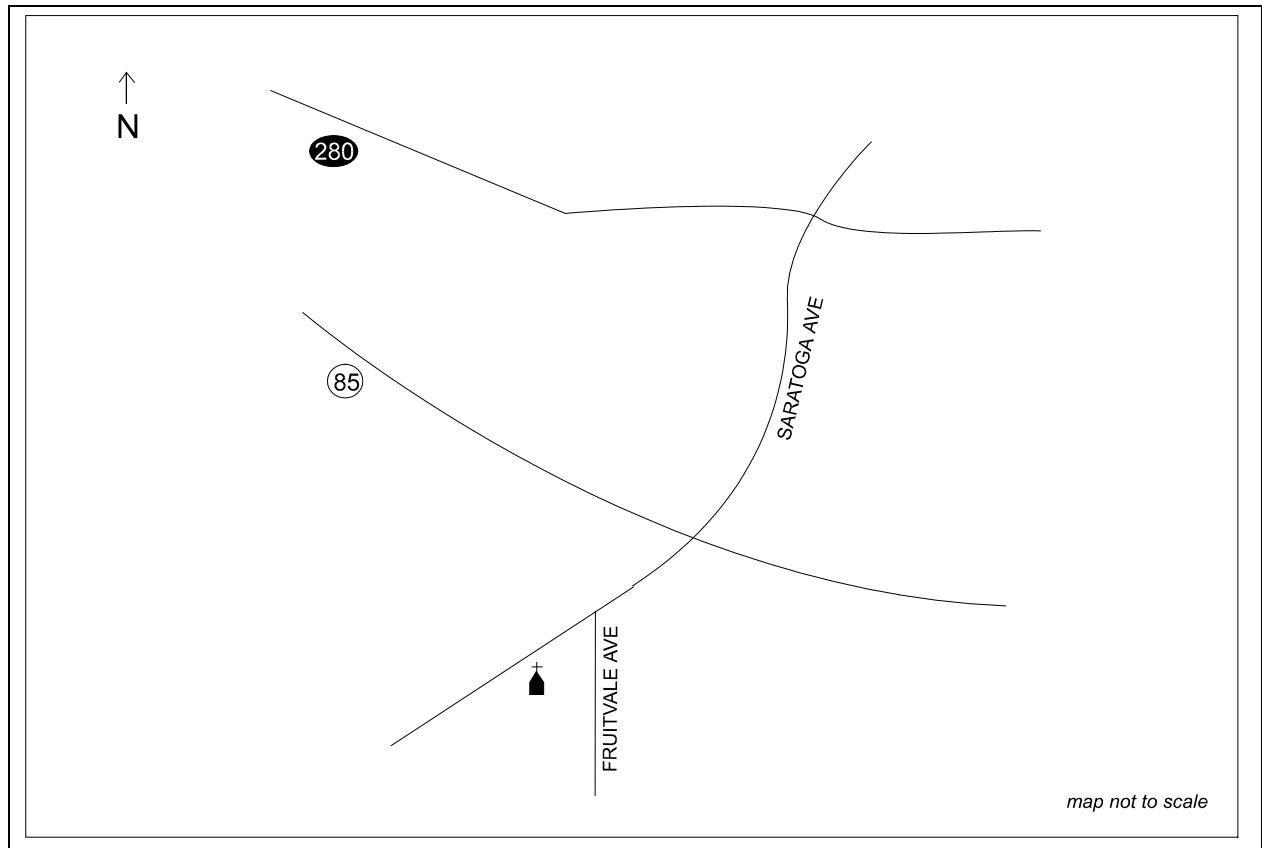

From Highway 101 north, take Highway 85 south to Saratoga Ave., turn right 0.6 miles to Sacred Heart.