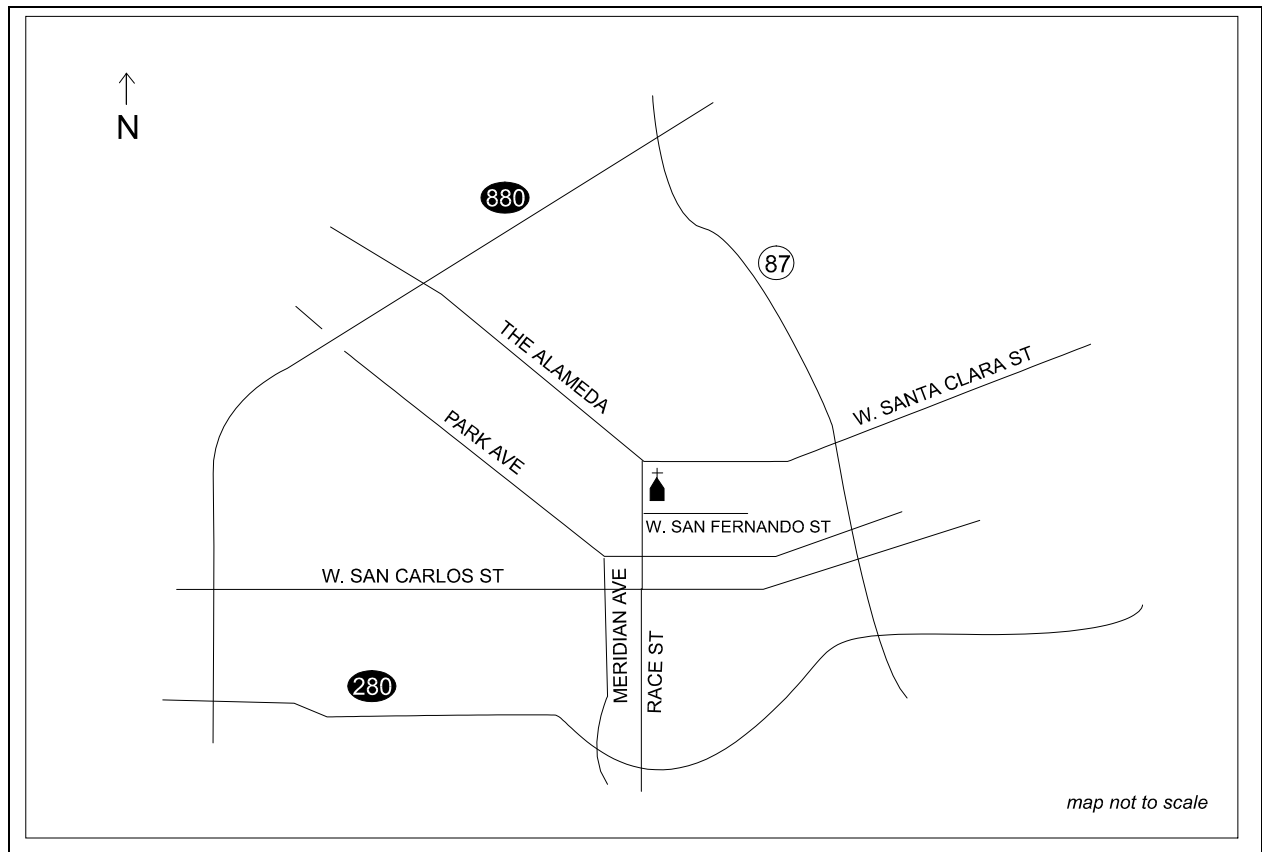

SAINT LEO THE GREAT

88 Race St., San Jose, CA 95126-3126 ..... (408) 293-3503

From Palo Alto - South on I-280. Take Meridian Ave. Exit. Meridian to Park Ave. Right on Park to Race St. Left on Race two blocks to Church and School.

From Fremont - South on 880 to 280. South on 280 to Meridian.

From 101 South or North from South San Jose - at Junction of 101 and 280 turn from 101 to 280 North. Proceed to Race St. Exit. On Race St. cross over Parkmoor, San Carlos and W. San Fernando. Church is on right side of St.

From Milpitas-South on 680 which becomes 280 as it crosses over 101. Take Race St. Exit and Race St. to church.