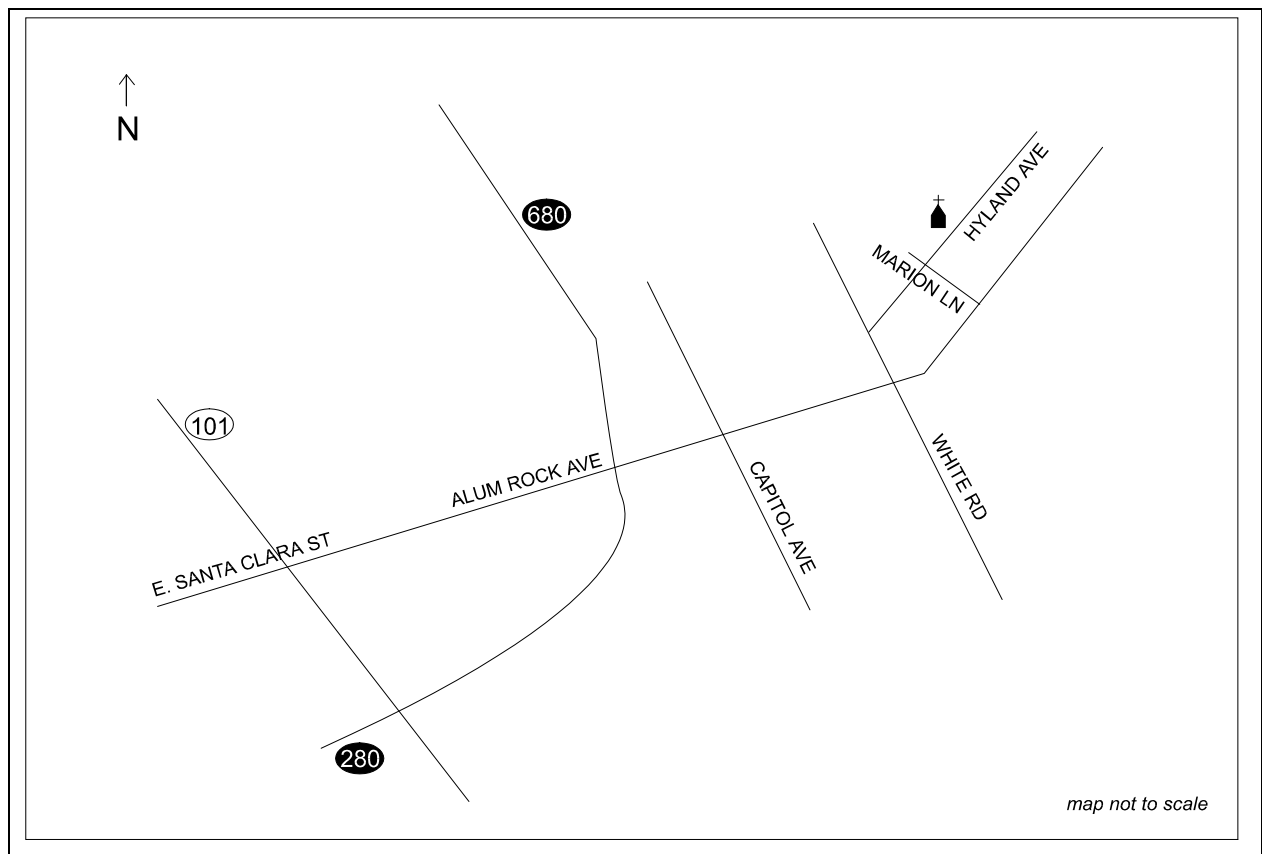

SAINT JOHN VIANNEY

4600 Hyland Ave., San Jose, CA 95127-2011 ..... (408) 258-7832

From north of San Jose, take Hwy 101 south to Alum Rock Ave. exit. Left on Alum Rock Ave. to Marion Lane. Left on Marion Lane and right on Hyland Ave.

From south of San Jose take Hwy 101 north to Alum Rock Ave. exit. Right on Alum Rock Ave. to Marion Lane. Left on Marion Lane and right on Hyland Ave.

280 south to Highway 680 north to Alum Rock Ave. exit. Right on Alum Rock Ave. to Marion Lane. Left on Marion Lane and right on Hyland Ave.