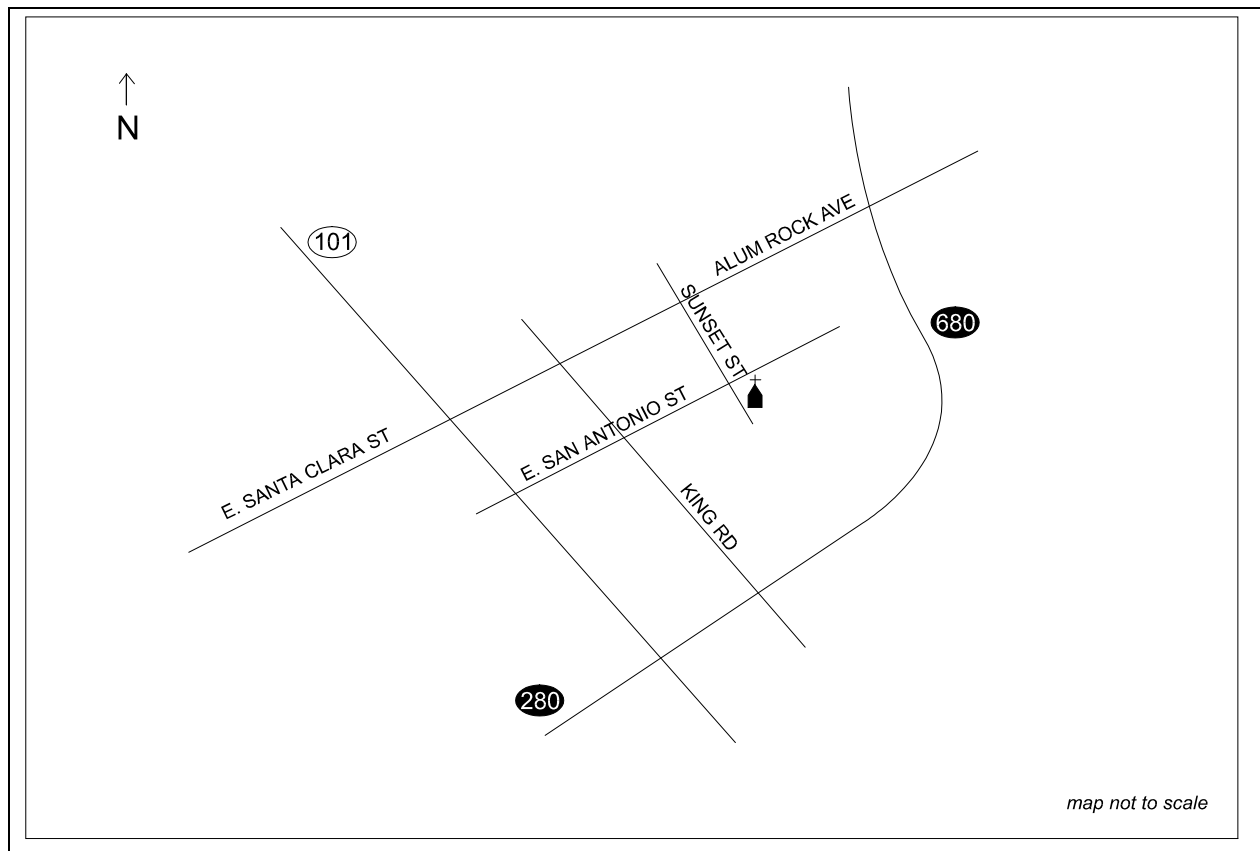

OUR LADY OF GUADALUPE

2020 East San Antonio St., San Jose., CA 95116-3047 .....(408) 258-7057

From Highway 101 exit on Alum Rock Ave. going East - proceed to King Rd., the second signal light, turn right - proceed to East San Antonio St. (the next signal light) turn left - proceed to Sunset Ave. (the next signal light) the Church is located at the corner of Sunset and San Antonio Sts. on the right hand side.