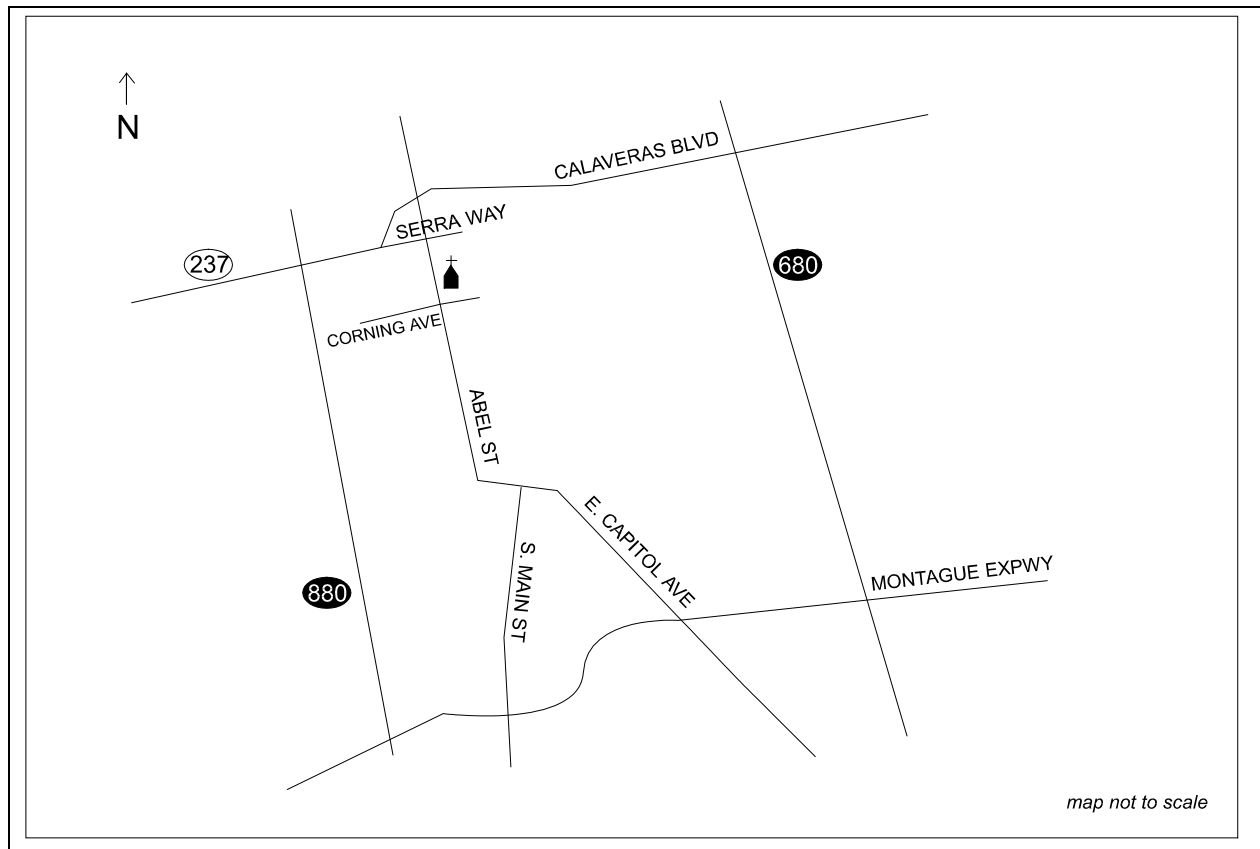

SAINT JOHN THE BAPTIST

279 South Main St., Milpitas, CA 95035 -5314 ..... (408) 262-2546

From Highway 101 in Mt. View take Highway 237 East (which becomes Calaveras Blvd. in Milpitas) or from Interstate 880 exit at Calaveras Blvd. East (237 East). Stay in right lane. After first traffic light, right lane becomes right turn lane onto Serra Way (at Blockbuster Video). Turn right at first traffic light onto Abel Saint. Saint John's Church is located about 100 yards South on South Able St. on the left.

From Interstate 680 North (From San Jose) Exit at Capitol Ave., Right on Capitol Ave., continue on Capitol Ave. two miles or so, pass the Great Mall of the Bay Area. Right on South Abel St. and continue about one mile. Cross Corning St. Saint John's Church is on the right after Corning Saint

From Interstate 680 South (From Fremont) exit on Jacklin Rd., Right on Jacklin Rd. Jacklin Rd. becomes South Abel St. after Milpitas Blvd. Cross Calaveras Blvd., cross Serra Way. Saint John's Church is about 1/4 mile on the left on South Abel St.