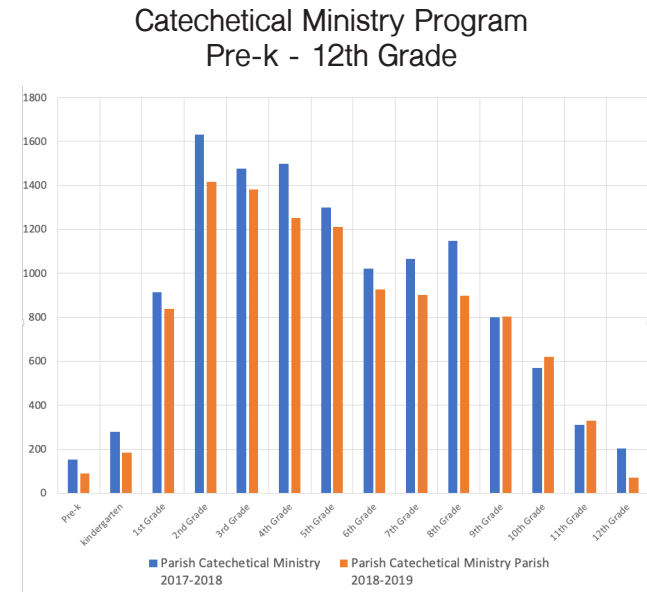

2

VERIFIED RELIGIOUS EDUCATION PARTICIPANTS IN SCHOOLS AND PARISHES OF THE DIOCESE OF SAN JOSE

Responding Parishes: 2017-2018

2018-2019

Grade	Catechetical Ministry Parish 2017-2018	Catholic Schools 2017-2018	Totals	Catechetical Ministry Parish 2018-2019	Catholic Schools 2018-2019	Totals
Pre-k	153	494	647	88	Not available	88
K	278	777	1055	183	Not available	183
1	913	758	1671	839	Not available	839
2	1630	780	2412	1417	Not available	1417
3	1478	785	2263	1383	Not available	1383
4	1498	824	2322	1253	Not available	1253
5	1300	897	2197	1212	Not available	1212
6	1022	9176	1938	926	Not available	926
7	1065	1017	2082	902	Not available	902
8	1149	970	2119	898	Not available	898
9	800	911	1711	805	Not available	805
10	569	885	1454	619	Not available	619
11	311	873	1184	330	Not available	330
12	203	843	1046	72	Not available	72
Total	12369	11732	24102	10927	Not available	10927

3

WHICH STUDENTS PARTICIPATE IN PRE-K-12 PARISH CATECHETICAL MINISTRY PROGRAMS

Catechetical Ministry program registration by grade 2018-2019