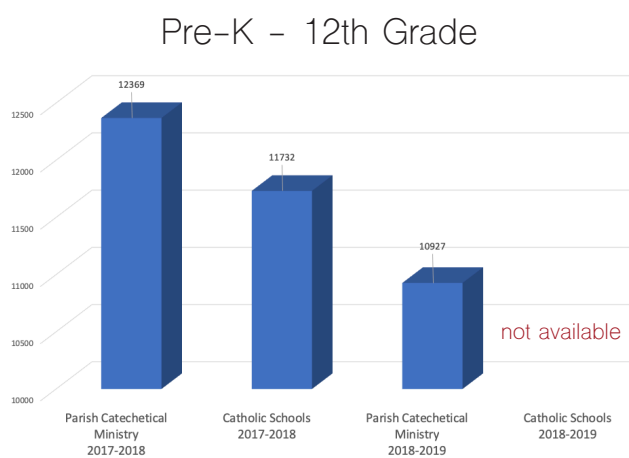

1

THOSE WE SERVE IN OUR PROGRAMS: CATHOLIC SCHOOLS AND PARISH CATECHETICAL MINISTRY

2018-2019 10,927 Participants
Catechetical Ministry Only

2017-2018 24,101 Participants

PARISH CATECHETICAL PROGRAM SERVING LANGUAGES

CHINESE

San Jose Chinese Catholic Mission
St. Clare

CROATIAN

St. Mary of the Assumption

KOREAN

Holy Korean Martyrs

POLISH

St. Brother Albert Chmielowski

PORTUGUESE

Five Wounds

VIETNAMESE

Christ the King
Most Holy Trinity
Our Lady of La Vang
Our Lady of Refuge
St. Elizabeth
St. Maria Goretti
St. Martin, Sunnyvale

SPANISH

Christ the King
Holy Cross
Mostly Holy Trinity
Our Lady of Guadalupe
Our Lady of La Vang
Our Lady of Refuge
Our Lady of Peace
Our Lady Star of the Sea
Sacred Heart of Jesus
St. Athanasius
St. Catherine of Alexandria
St. Clare
St. Cyprian
St. Francis of Assisi
St. Elizabeth
St. John Vianney
St. Joseph, Mtn.. View
St. Joseph Cathedral Basilica
St. Julie Billiart
St. Lawrence the Martyr
St. Leo the Great
St. Lucy
St. Maria Goretti
St. Martin, Sunnyvale
St. Mary, Gilroy
St. Thomas Aquinas

Please keep this on hand to reference for those inquiring Catechetical programs in another language

DIOCESE OF SAN JOSE

2018-2019

CATECHETICAL STATISTICS FOR PASTORS AND CATECHETICAL LEADERS

Includes information on:

- Size of Catechetical Programs
- Ethnic/Cultural Programs
- Sacramental Preparation
- Catechesis for those with Disabilities
- Adult Faith Formation

Information gathered from the Parish Catechetical programs and Catholic Schools.